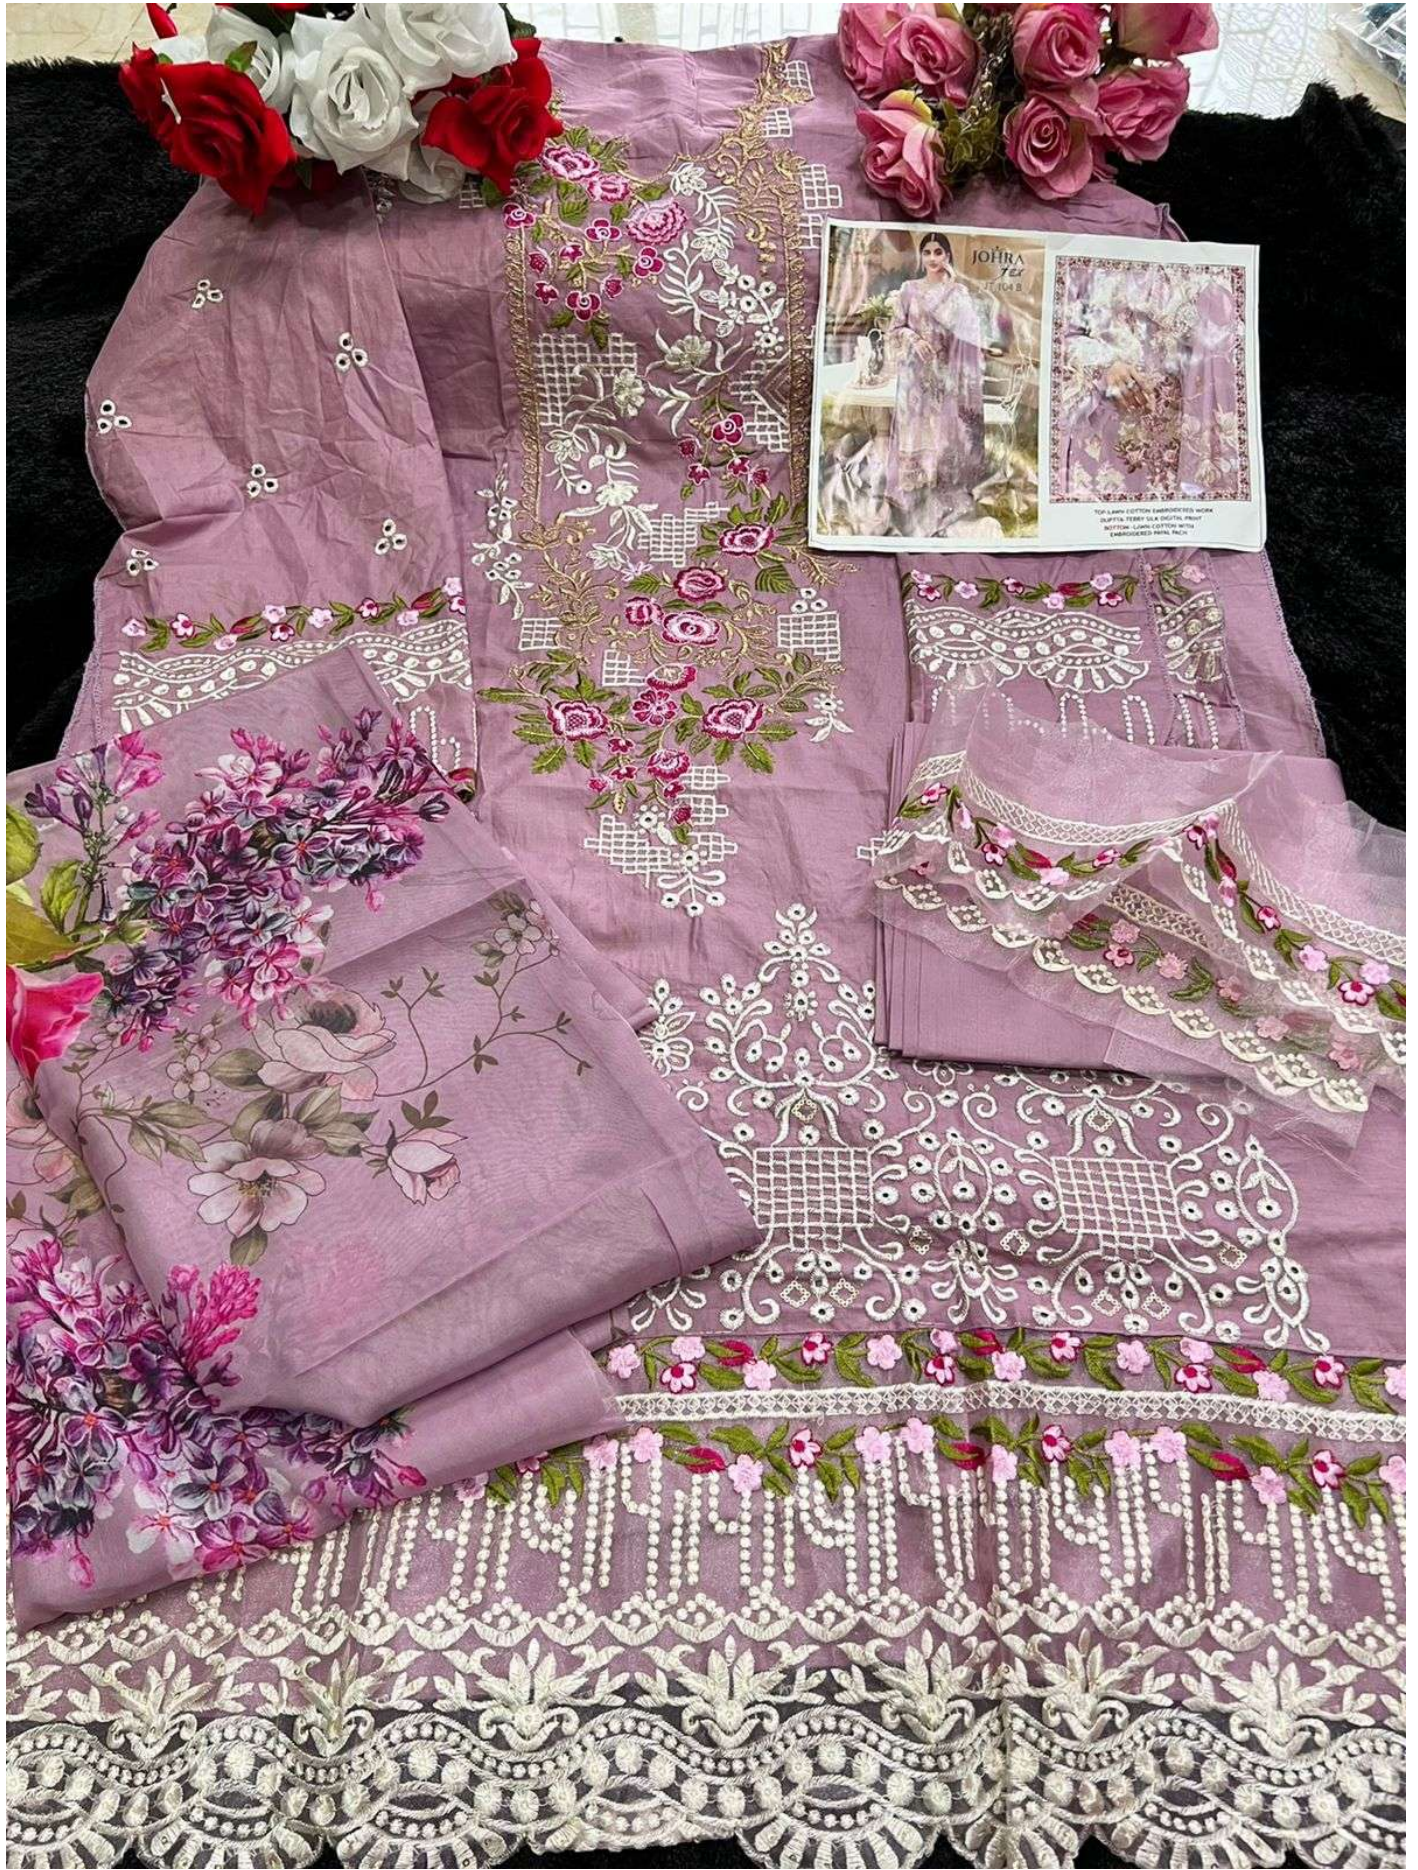

**TOP**-LAWN COTTON EMBROIDERED WORK  
**DUPPTA**-TEBBY SILK DIGITAL PRINT  
**BOTTOM** - LAWN COTTON WITH EMBROIDERED PAYAL PACH

JOHRA 72  
100% COTTON EMBROIDERED HOME SUIT

100% COTTON EMBROIDERED HOME SUIT. TERRY ON A DIGITAL FRONT. NOTION: LAMB COTTON WITH EMBROIDERED PAPER PATCH.