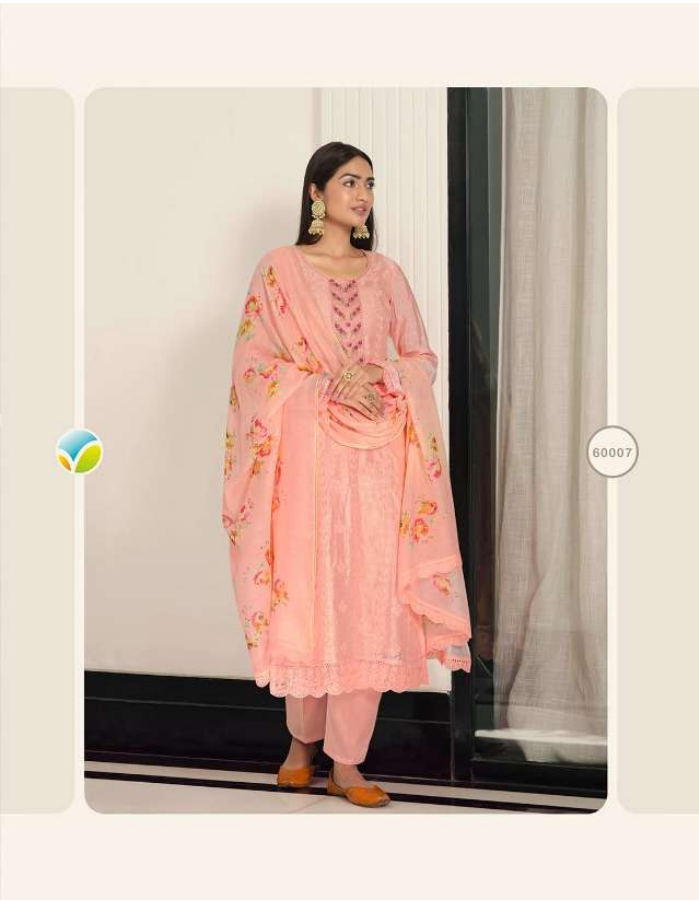

60001

60003

60005

60006

VINAY FASHION LLP
BANGALORE, INDIA

VINAY FASHION PRESENTING

ANEESHA

BY
KERVIN
(A BRAND BY VINAY)

FABRIC DETAILS

PRODUCT DESCRIPTION	DSN NO.	RATE
TOP THERED EMBROIDERED BEMBERG MUSLIN	60001	1995/-
	60002	1995/-
	60003	1995/-
DUPATTA DIGITAL PRINTED BEMBERG MUSLIN	60004	1995/-
	60005	1995/-
BOTTOM PURE SOLID COTTON	60006	1995/-
	60007	1995/-
TOTAL AMOUNT : 13965/- + GST		
AVERAGE RATE : 1995/- + GST		
HSN CODE : 540821		