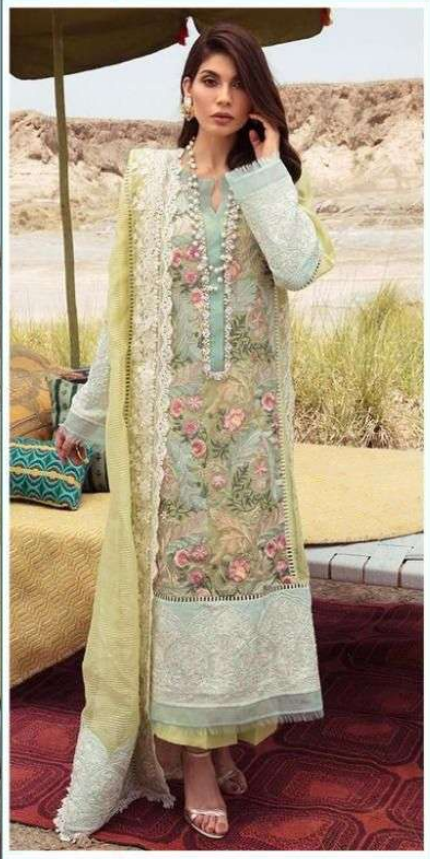

Mahboob's Tex
Clothing Textiles

TOP:- LAWN COTTON
DUPATTA:- COTA CHEX
BOTTOM / INNER:- SEMI LAWN

7777