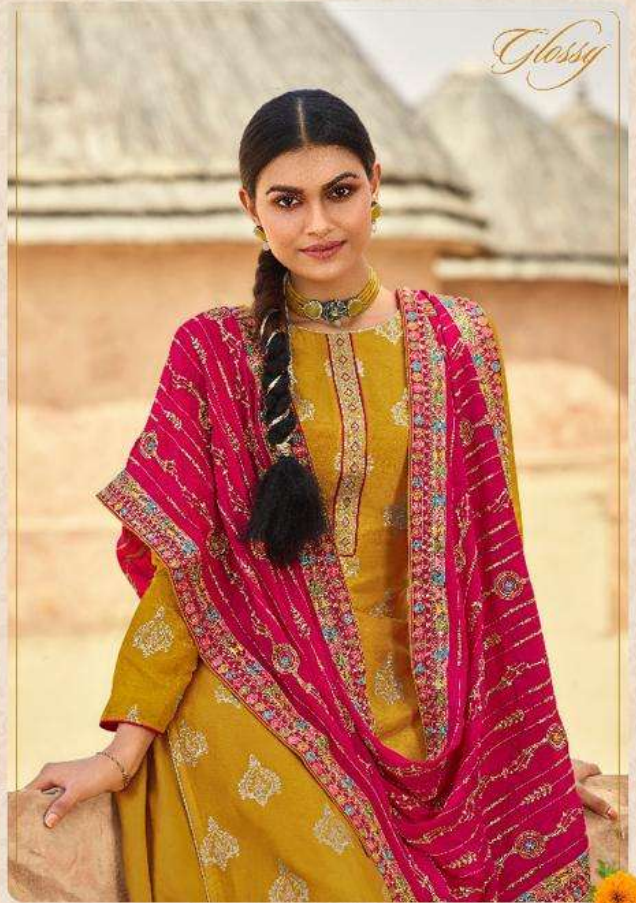

THE ESSENCE OF SOPHISTICATED DESIGN