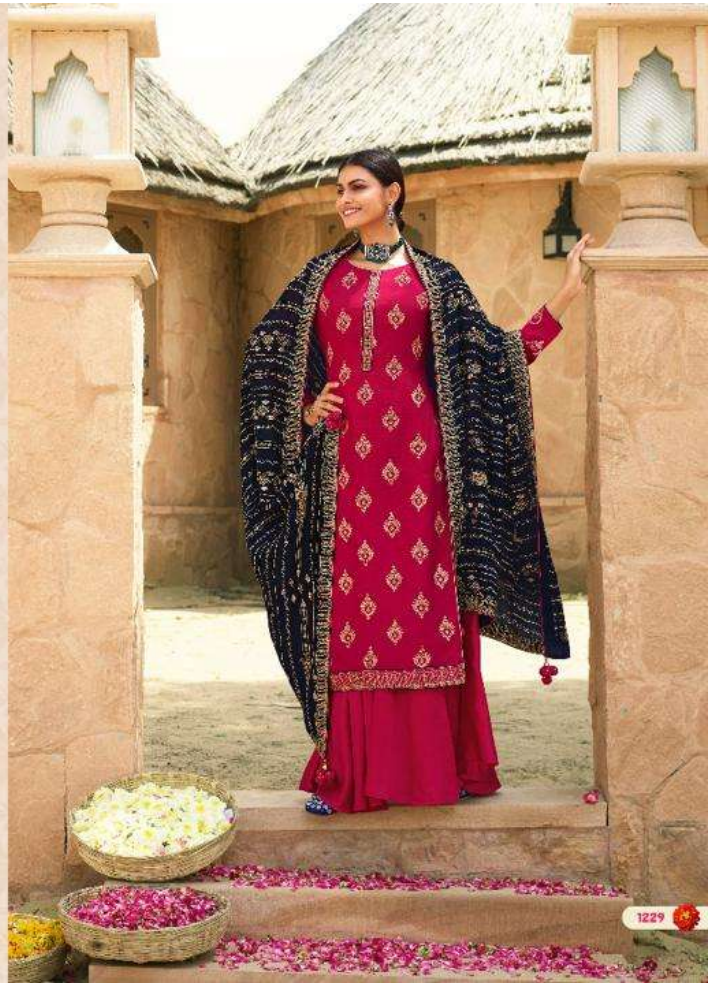

Glossy

THE PHILOSOPHY OF SOPHISTICATED DESIGN

1229