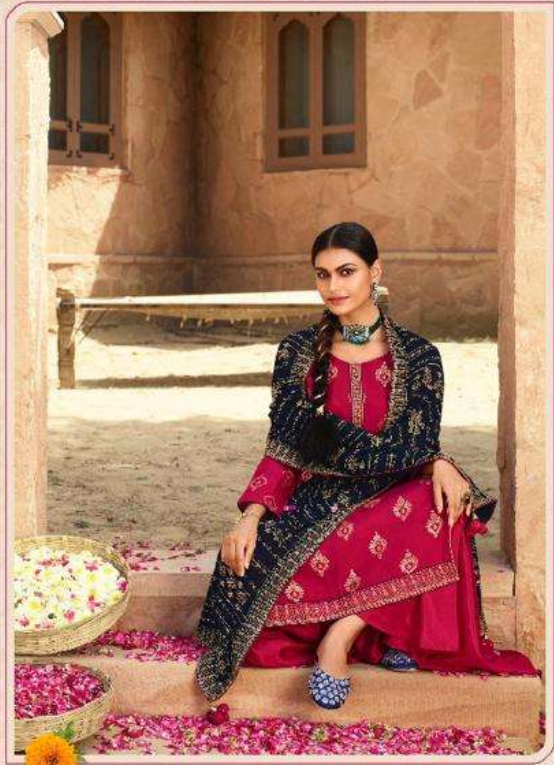

Glossy

THE PHILOSOPHY OF SOPHISTICATED DESIGN