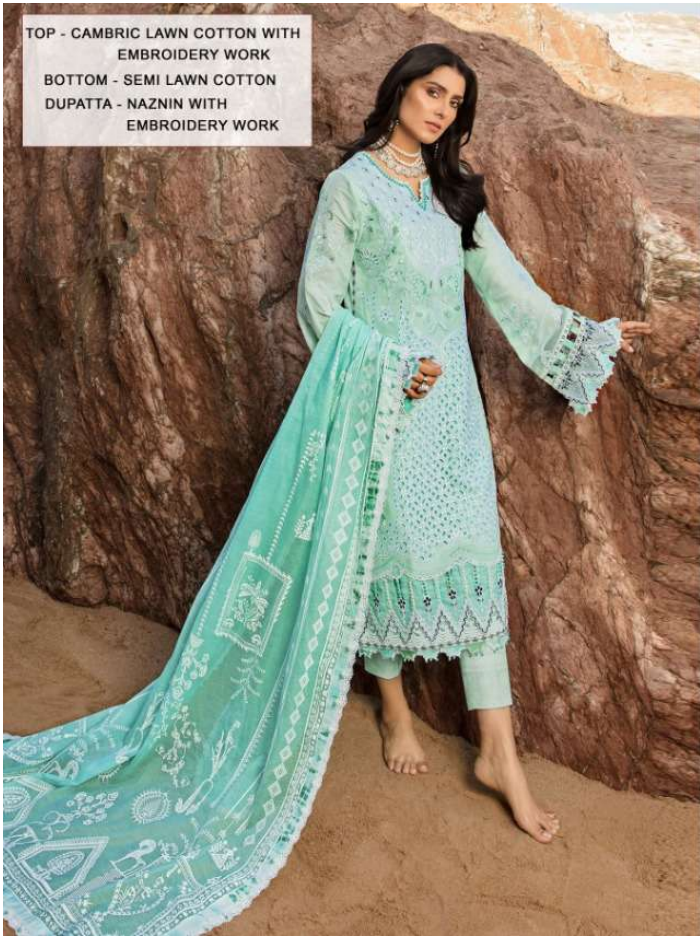

Serene
Pakistani Style
A BRAND BY OMEGA EXPORT

D.NO.2201

TOP - LOAN CAMBRIC COTTON WITH EMBROIDERY WORK
BOTTOM - SEMI LAWN COTTON
DUPATTA - SILK CIFFON WITH DIGITL PRINT

Serene
PREMIUM SET
A BRAND BY MEGHA EXPORT

D.NO.2202

Serene
Pakistani Style
A BRAND BY MEGHA EXPORT

TOP - LOAN CAMBRIC COTTON
HEAVY EMBROIDERY WORK
BOTTOM - SEMI LAWN COTTON
DUPATTA - SILK CIFFON WITH
DIGITAL PRINT

D.NO.2203

Serene
Pakistani Style
A BRAND BY MEGHA EXPORT

D.NO.2204

TOP - LOAN CAMBRIC COTTON WITH
HEAVY EMBROIDERY WORK
BOTTOM - SEMI LAWN COTTON
DUPATTA - SILK CIFFON WITH
DIGITAL PRINT

TOP - CAMBRIC LAWN COTTON WITH EMBROIDERY WORK
BOTTOM - SEMI LAWN COTTON
DUPATTA - NAZNIN WITH EMBROIDERY WORK