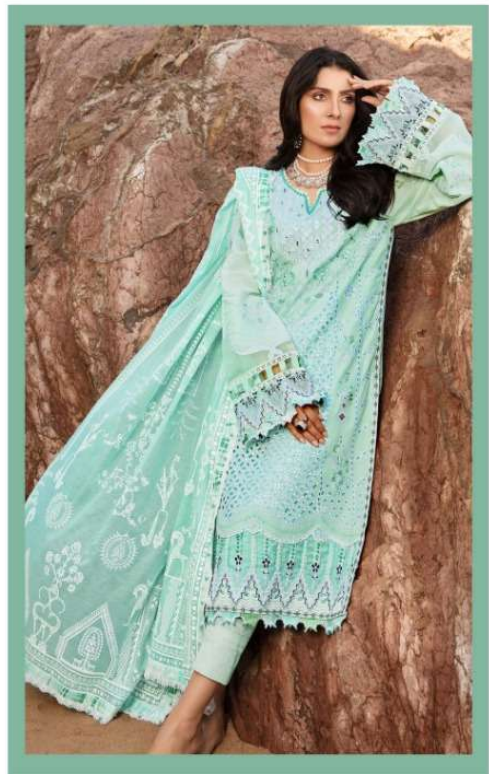

Serene
Pakistani Fashion
A BRAND BY MEGHA EXPORT