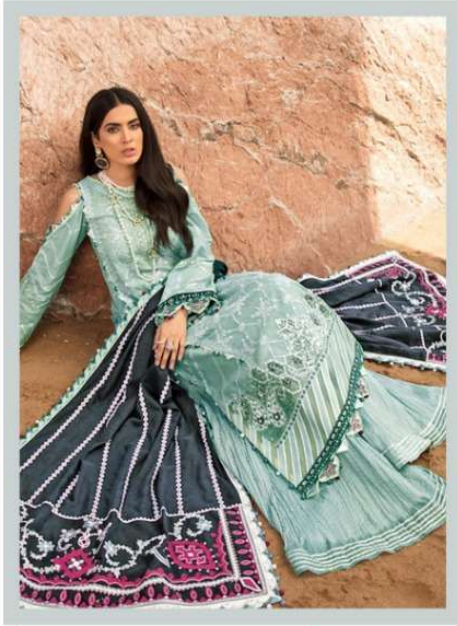

Serene
Pakistani Style
A BRAND BY OMEGA EXPORT

D.NO.2201

TOP - LOAN CAMBRIC COTTON WITH EMBROIDERY WORK
BOTTOM - SEMI LAWN COTTON
DUPATTA - SILK CIFFON WITH DIGITL PRINT

Serene
PREMIUM SET
A BRAND BY MEGHA EXPORT

D.NO.2202

Serene
Pakistani Style
A BRAND BY MEGHA EXPORT

TOP - LOAN CAMBRIC COTTON
HEAVY EMBROIDERY WORK
BOTTOM - SEMI LAWN COTTON
DUPATTA - SILK CIFFON WITH
DIGITAL PRINT

D.NO.2203

Serene
Pakistani Style
A BRAND BY MEGHA EXPORT

D.NO.2204

TOP - LOAN CAMBRIC COTTON WITH
HEAVY EMBROIDERY WORK
BOTTOM - SEMI LAWN COTTON
DUPATTA - SILK CIFFON WITH
DIGITAL PRINT

TOP - CAMBRIC LAWN COTTON WITH EMBROIDERY WORK
BOTTOM - SEMI LAWN COTTON
DUPATTA - NAZNIN WITH EMBROIDERY WORK