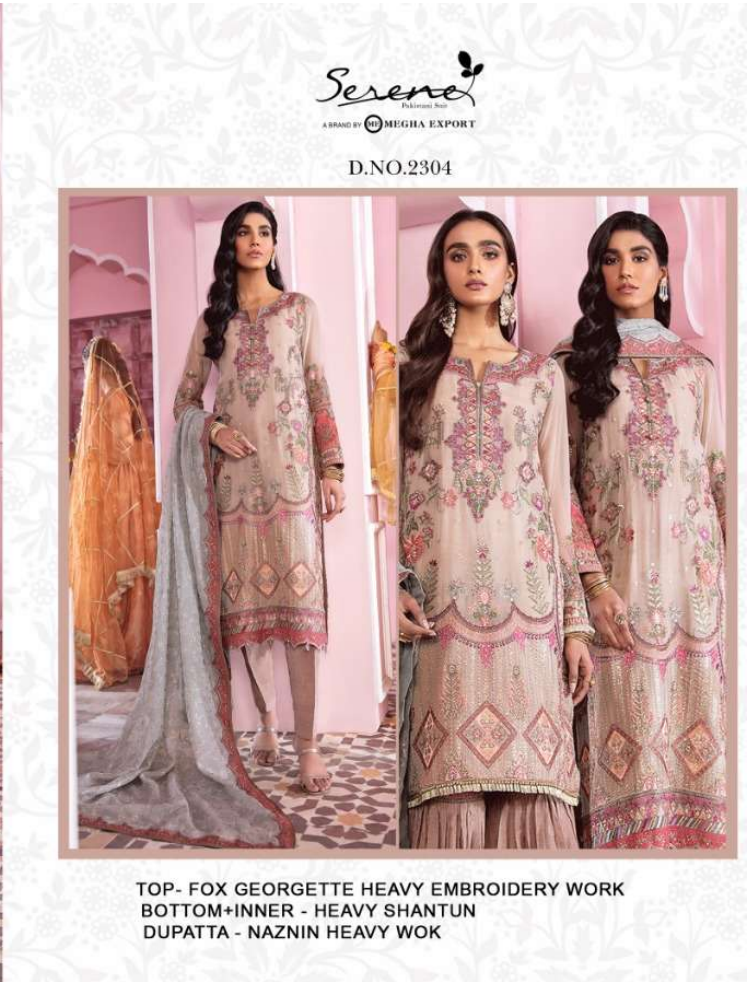

Serene
A BRAND BY MEGHA EXPORT

D.NO.2301

TOP- BUTTERFLY NET WITH EMBROIDERY WORK
BOTTOM+INNER - HEAVY SHANTUN
DUPATTA - BUTTERFLY NET WITH EMBROIDERY WORK

Serene
Pakistani Suits

A BRAND BY MEGHA EXPORT

D.NO.2302

Serene
Pakistani Suits
A BRAND BY MEGHA EXPORT

D.NO.2303

Serene
Pakistani Style
A BRAND BY MEGHA EXPORT

D.NO.2304

TOP- FOX GEORGETTE HEAVY EMBROIDERY WORK
BOTTOM+INNER - HEAVY SHANTUN
DUPATTA - NAZNIN HEAVY WOK