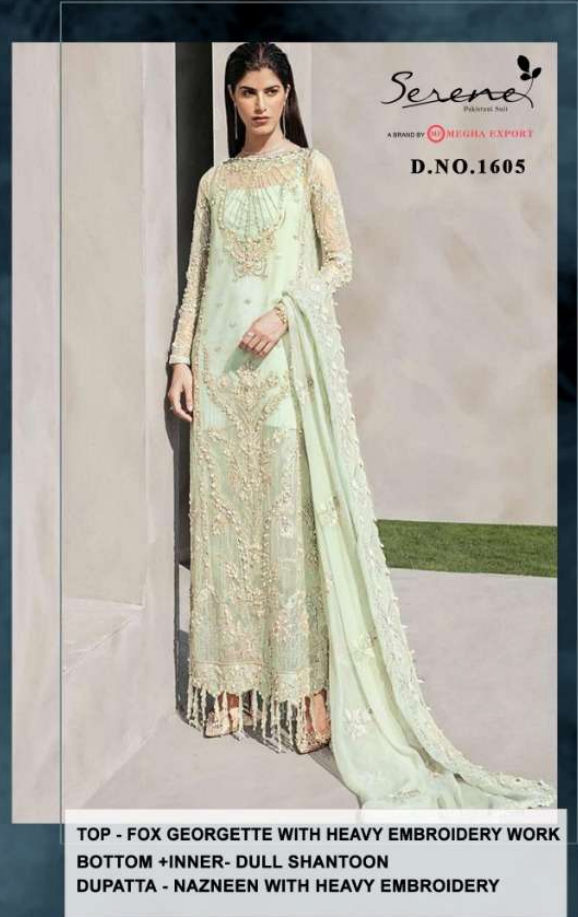

Serene
Pakistani Wear

A BRAND BY MEGHA EXPORT

D.NO.1601

TOP - FOX GEORGETTE WITH HEAVY EMBROIDERY WORK
BOTTOM +INNER- DULL SHANTOON
DUPATTA - NAZNEEN WITH WORK

Serene
Pakistani Fashion
A BRAND BY **SAFIYA & SHABANA**
D.NO.1602

TOP - FOX GEORGETTE WITH HEAVY EMBROIDERY WORK
BOTTOM - DULL SHANTOON WITH PATCH WORK
INNER- DULL SHANTOON
DUPATTA - NAZNEEN WITH WORK

Serene
Fashion House

A BRAND BY  SERENE FASHION

D.NO.1603

TOP - FOX GEORGETTE WITH HEAVY EMBROIDERY WORK
BOTTOM +INNER- DULL SHANTOON
DUPATTA - NAZNEEN WITH WORK

TOP - FOX GEORGETTE WITH HEAVY EMBROIDERY WORK
BOTTOM +INNER- DULL SHANTOON
DUPATTA - NAZNEEN WITH HEAVY EMBROIDERY

TOP - FOX GEORGETTE WITH HEAVY EMBROIDERY WORK
BOTTOM +INNER- DULL SHANTOON
DUPATTA - NAZNEEN WITH HEAVY EMBROIDERY