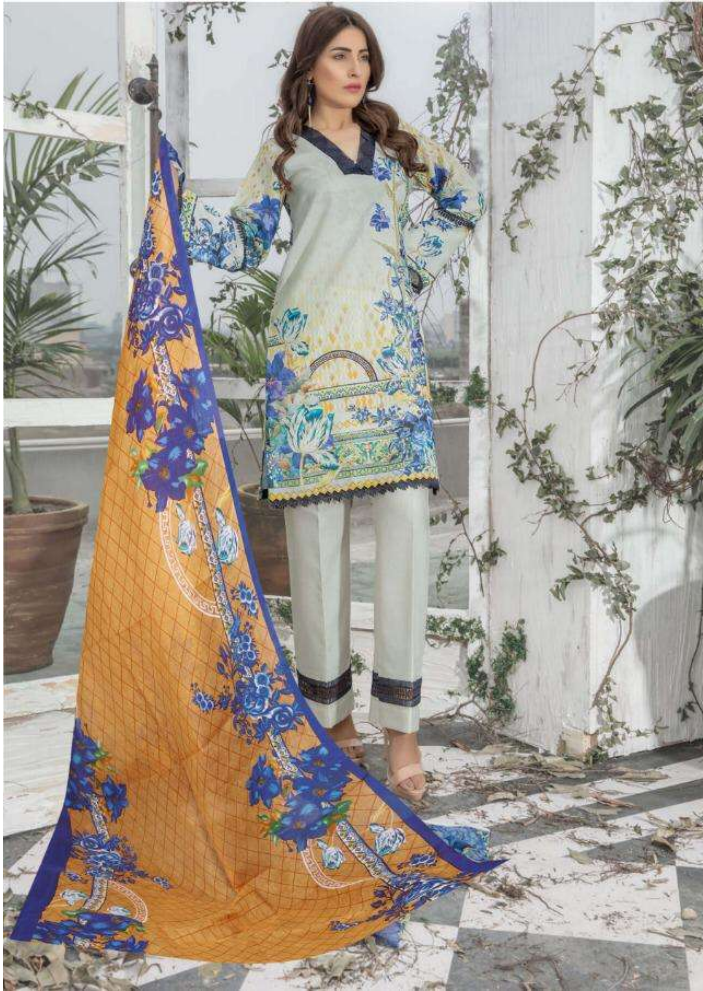

SANA SAFINAZ

Kurnool Lawn Collection 20

★ D.no. 1011 ★

SANA SAFINAZ

Kurnool Lawn Collection 20

★ D.no. 1012 ★

SANA SAFINAZ

Kurnool Lawn Collection 20

Hellow to everyone

Present new looking and stylish printed designs

SANA SAFINAZ

Kurnool Lawn Collection 20

| D.No.- | TOP | BOTTOM | DUPATTA | RATE |
|------------------|-----------------|----------------|---------------------------|------|
| 1011 | Pure Lawn Print | Pure Lawn Dyed | Pure Lawn Dupatta | 399 |
| 1012 | Pure Lawn Print | Pure Lawn Dyed | Pure Lawn Dupatta | 399 |
| 1013 | Pure Lawn Print | Pure Lawn Dyed | Pure Lawn Dupatta | 399 |
| 1014 | Pure Lawn Print | Pure Lawn Dyed | Pure Lawn Dupatta | 399 |
| Total Pieces : 4 | | | Total Amount : 1596 + GST | |