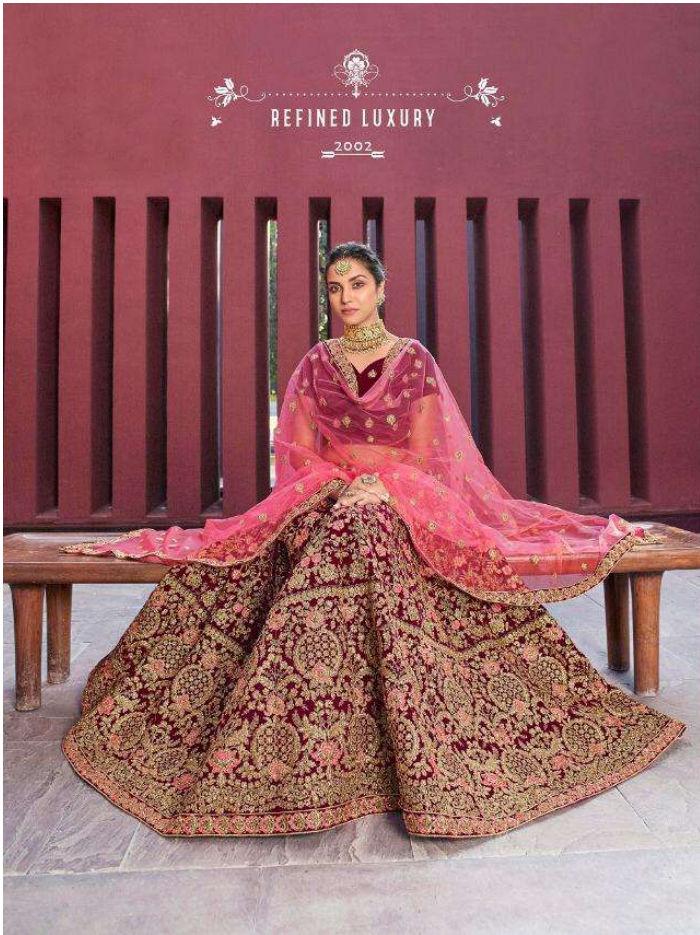

REFINED LUXURY
2002