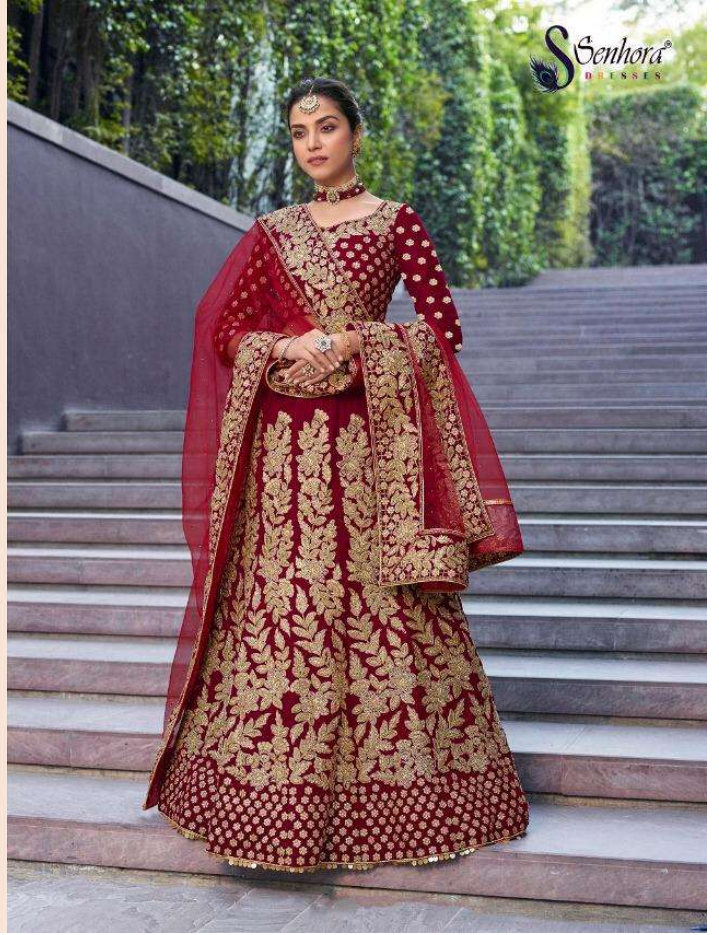

2003

Senhora
DRESSES