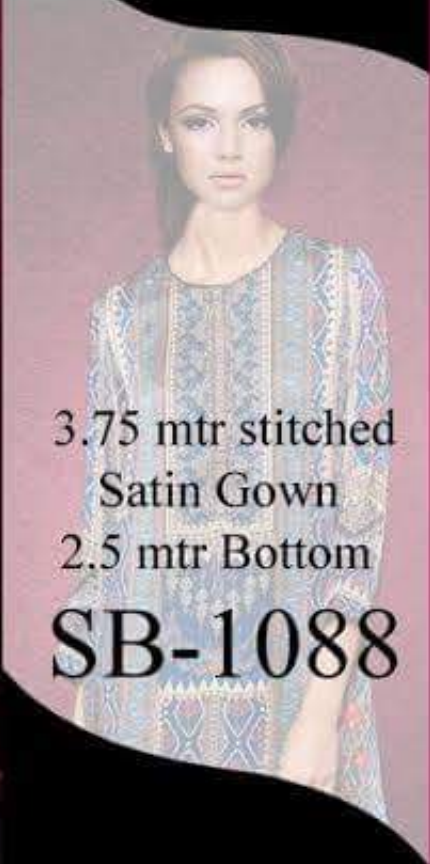

SIBAZ

3.75 mtr stitched
Satin Gown
2.5 mtr Bottom

SB-1086

PLC:CC

SIBAZ

3.75 mtr stitched
Satin Gown
2.5 mtr Bottom

SB-1087

PICCO

SIBAZ

3.75 mtr stitched
Satin Gown
2.5 mtr Bottom

SB-1088

PLC+CC

SIBAZ

3.75 mtr stitched
Satin Gown
2.5 mtr Bottom

SB-1089

PLC&CO

SIBAZ

3.75 mtr stitched
Satin Gown
2.5 mtr Bottom

SB-1090

SIBAZ

3.75 mtr stitched
Satin Gown
2.5 mtr Bottom
SB-1091

SIBAZ

3.75 mtr stitched
Satin Gown
2.5 mtr Bottom

SB-1092