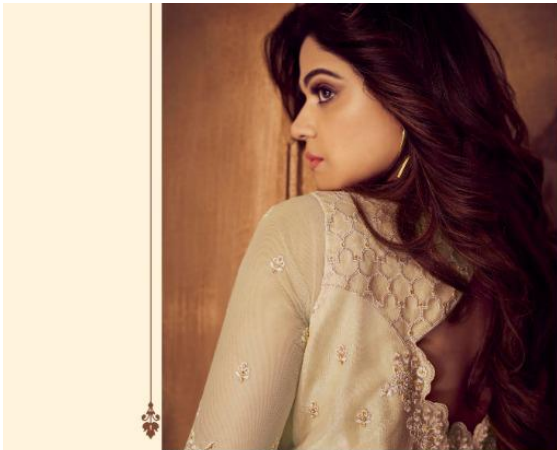

AASHIRWAD™

8245