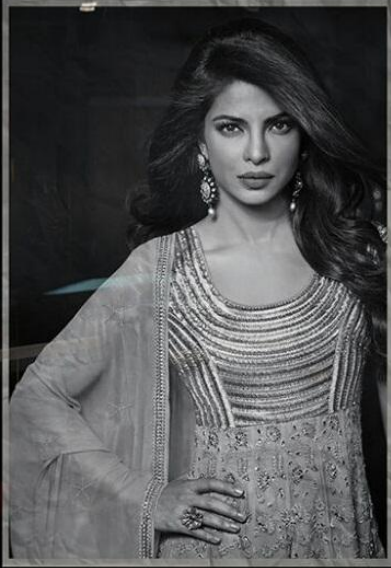

5035

ICONIC BLACK

Crafted to make you shine

5035

5034 D

HEROINE
bring out the star in you

5034-D

Semi-Stitched Garment | ROYAL BEIGE
Crafted to make you shine

5035

ICONIC BLACK

Crafted to make you shine

5035

HEROINE.
bring out the star in you

5039

5039

GRAND GOLDEN

Crafted to make you shine.

5040

5040
MULTI BLACK
Crafted to make you shine

HEROINE

bring out the star in you

Price list & Fabrics detail

D.NO.	FABRICS DETAILS	PRICE
5034 D	Top - Net, Dupatta - chiffon, salwar & ineer - santoon	5.650
5035	Top - Net, Dupatta - chiffon, salwar & ineer - santoon	7,000
5039	Top - Net, Dupatta - chiffon, salwar & ineer - santoon	6,999
5040	Top - banglori silk, Dupatta - chiffon salwar & ineer - santoon	6,999
	TOTAL	26,648