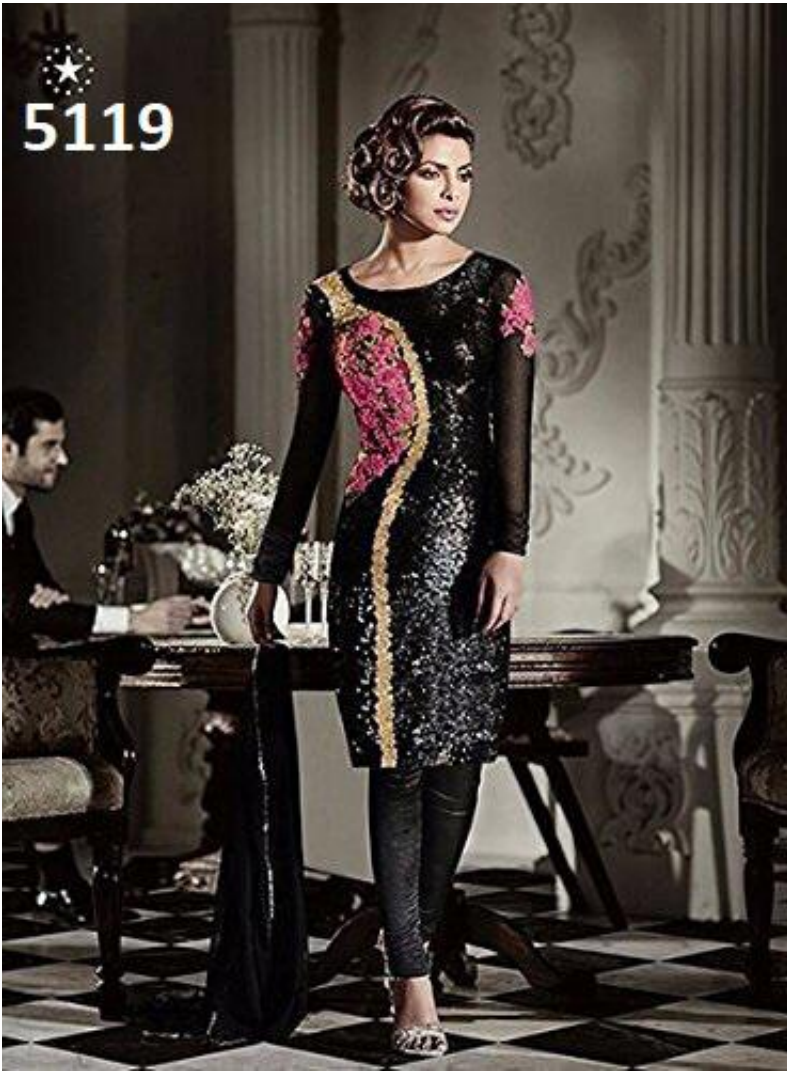

5033 Y

HEROINE
5033 Y

STYLE NO
1016-A

ROSEWOOD COLLECTION

5033 Y

HEROINE
5033 Y

5034 D

HEROINE
bring out the star in you

5034-D

Semi-Stitched Garment | ROYAL BEIGE
Crafted to make you shine

5035
ICONIC BLACK
Crafted to make you shine

5035

HEROINE.
bring out the star in you

5039

5039
GRAND GOLDEN
Crafted to make you shine.

★
5119

5119 B

5119 B

7299 C

7299 B

HEROINE.

bring out the star in you

Price list & Fabrics detail

Brand	Design Number	Fabric Details			Rate
		Top	Dupatta	Salwar / Inner	
Heroine	1016 B	CREPE + ROSY + LAWN COTTON			2250
Heroine	5033 Y	BHAGALPURI SILK+NET	CHIFFON	SANTOON	2995
Heroine	5034 D	GEORGRTE NET	NAZMIN	SANTOON	5650
Heroine	5035	GEORGRTE + VELVET	CHIFFON	SANTOON	7000
Heroine	5039	NET	CHIFFON	SANTOON	7000
Heroine	5119	PREMIUM NET	PURE CHIFFON	ART SILK	3400
Heroine	5119 B	PREMIUM NET	PURE CHIFFON	ART SILK	3400
Heroine	7299 C	GEORGRTE	CHIFFON	GEORGRTE	4850