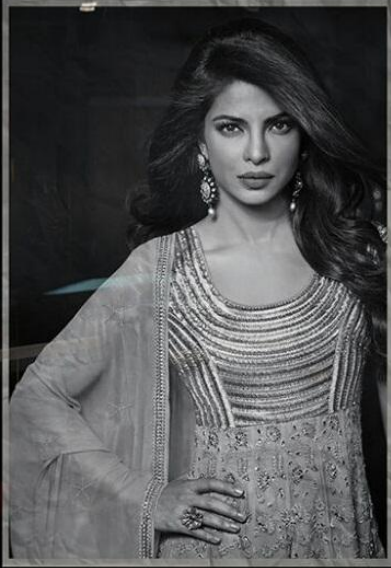

5033 Y

HEROINE
5033 Y

STYLE NO
1016-A

ROSEWOOD COLLECTION

5033 Y

HEROINE
5033 Y

5034 D

HEROINE
bring out the star in you

5034-D

Semi-Stitched Garment | ROYAL BEIGE
Crafted to make you shine

5035
ICONIC BLACK
Crafted to make you shine

5035

HEROINE.
bring out the star in you

5039

5039
GRAND GOLDEN
Crafted to make you shine.

★
5119

5119 B

5119 B

7299 C

7299 B

HEROINE.

bring out the star in you

Price list & Fabrics detail

Brand	Design Number	Fabric Details			Rate
		Top	Dupatta	Salwar / Inner	
Heroine	1016 B	CREPE + ROSY + LAWN COTTON			2250
Heroine	5033 Y	BHAGALPURI SILK+NET	CHIFFON	SANTOON	2995
Heroine	5034 D	GEORGRTE NET	NAZMIN	SANTOON	5650
Heroine	5035	GEORGRTE + VELVET	CHIFFON	SANTOON	7000
Heroine	5039	NET	CHIFFON	SANTOON	7000
Heroine	5119	PREMIUM NET	PURE CHIFFON	ART SILK	3400
Heroine	5119 B	PREMIUM NET	PURE CHIFFON	ART SILK	3400
Heroine	7299 C	GEORGRTE	CHIFFON	GEORGRTE	4850