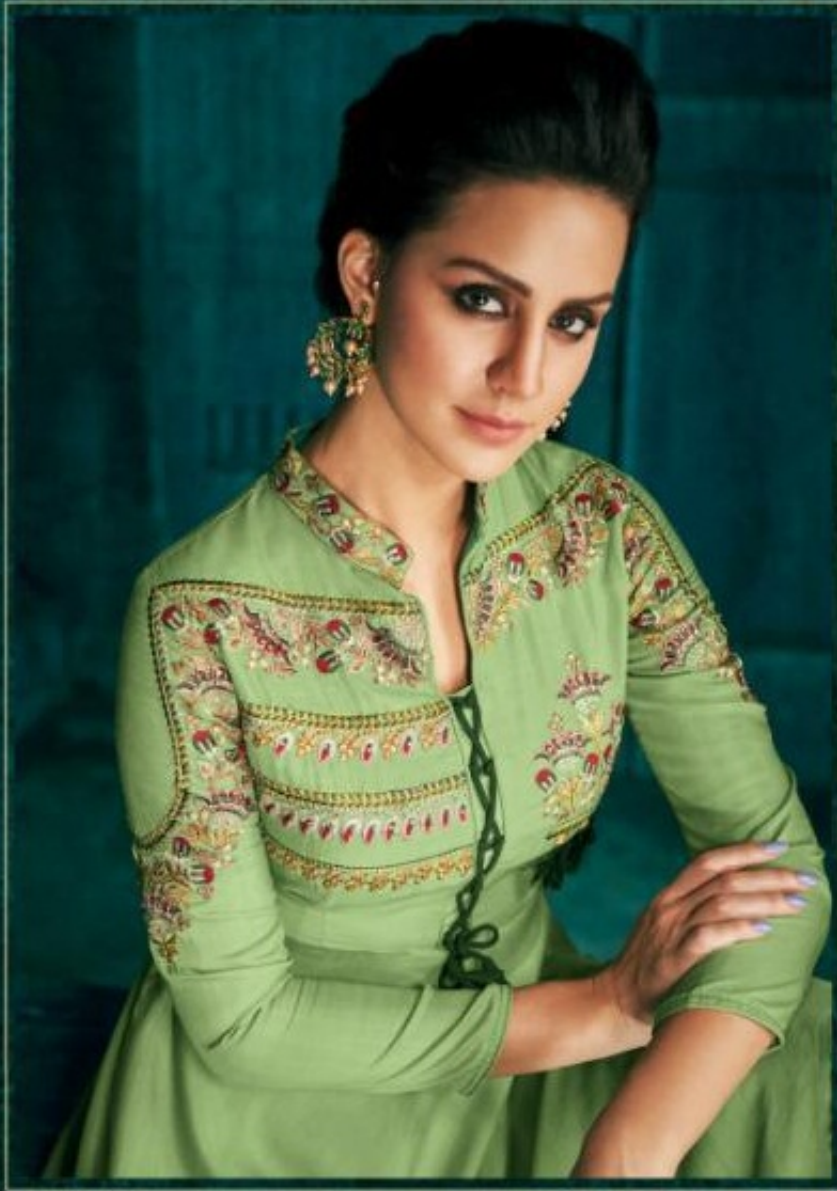

  
SAJAWAT  
CREATION

Sarthi

Vol.5 NX

**SAJAWAT**  
CREATION

# RAVISHINGLY REGAL

Eternal symbol of feminine beauty. Embroidery is the blossom  
of life. This season, wearing a wealth of designs in the  
embroidered collection.

**SAJAWAT**  
CREATION

722

SAJAWAT  
CREATION