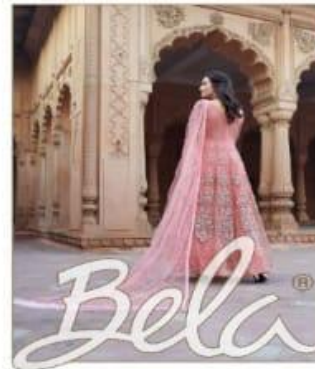

Bela®

MAJESTIC
ULTIMATE IN FASHION

FABRIC DETAIL

D. NO.	TOP	DUPATTA	BOTTOM	INNER
1620	Net with Embroidery work	Net With Embroidery work	--	Japan+American
1621	Net with Embroidery work	Net With Embroidery work	--	Japan+American
1622	Net with Embroidery work	Net With Embroidery work	(Gaghra) Banglory Satin +Viscos	Japan
1623	Net with Embroidery work	Net With Embroidery work	(Gaghra) Net+ Japan + American	--
1624	Net with Embroidery work	Net With Embroidery work	--	Japan+American
1625	Net with Embroidery work	Net With Embroidery work	(Gaghra) Banglory Satin + Viscos	Japan
1626	Net with Embroidery work	Net with Embroidery work	--	Japan+American
1627	Net with Embroidery work	Net with Embroidery work	--	Japan+American
1628	Net with Embroidery work	Net with Embroidery work	(Gaghra) Net with Embroidery work	Japan+American
1629	Net+Australian with Embroidery work	Net with Embroidery work	--	Japan+American