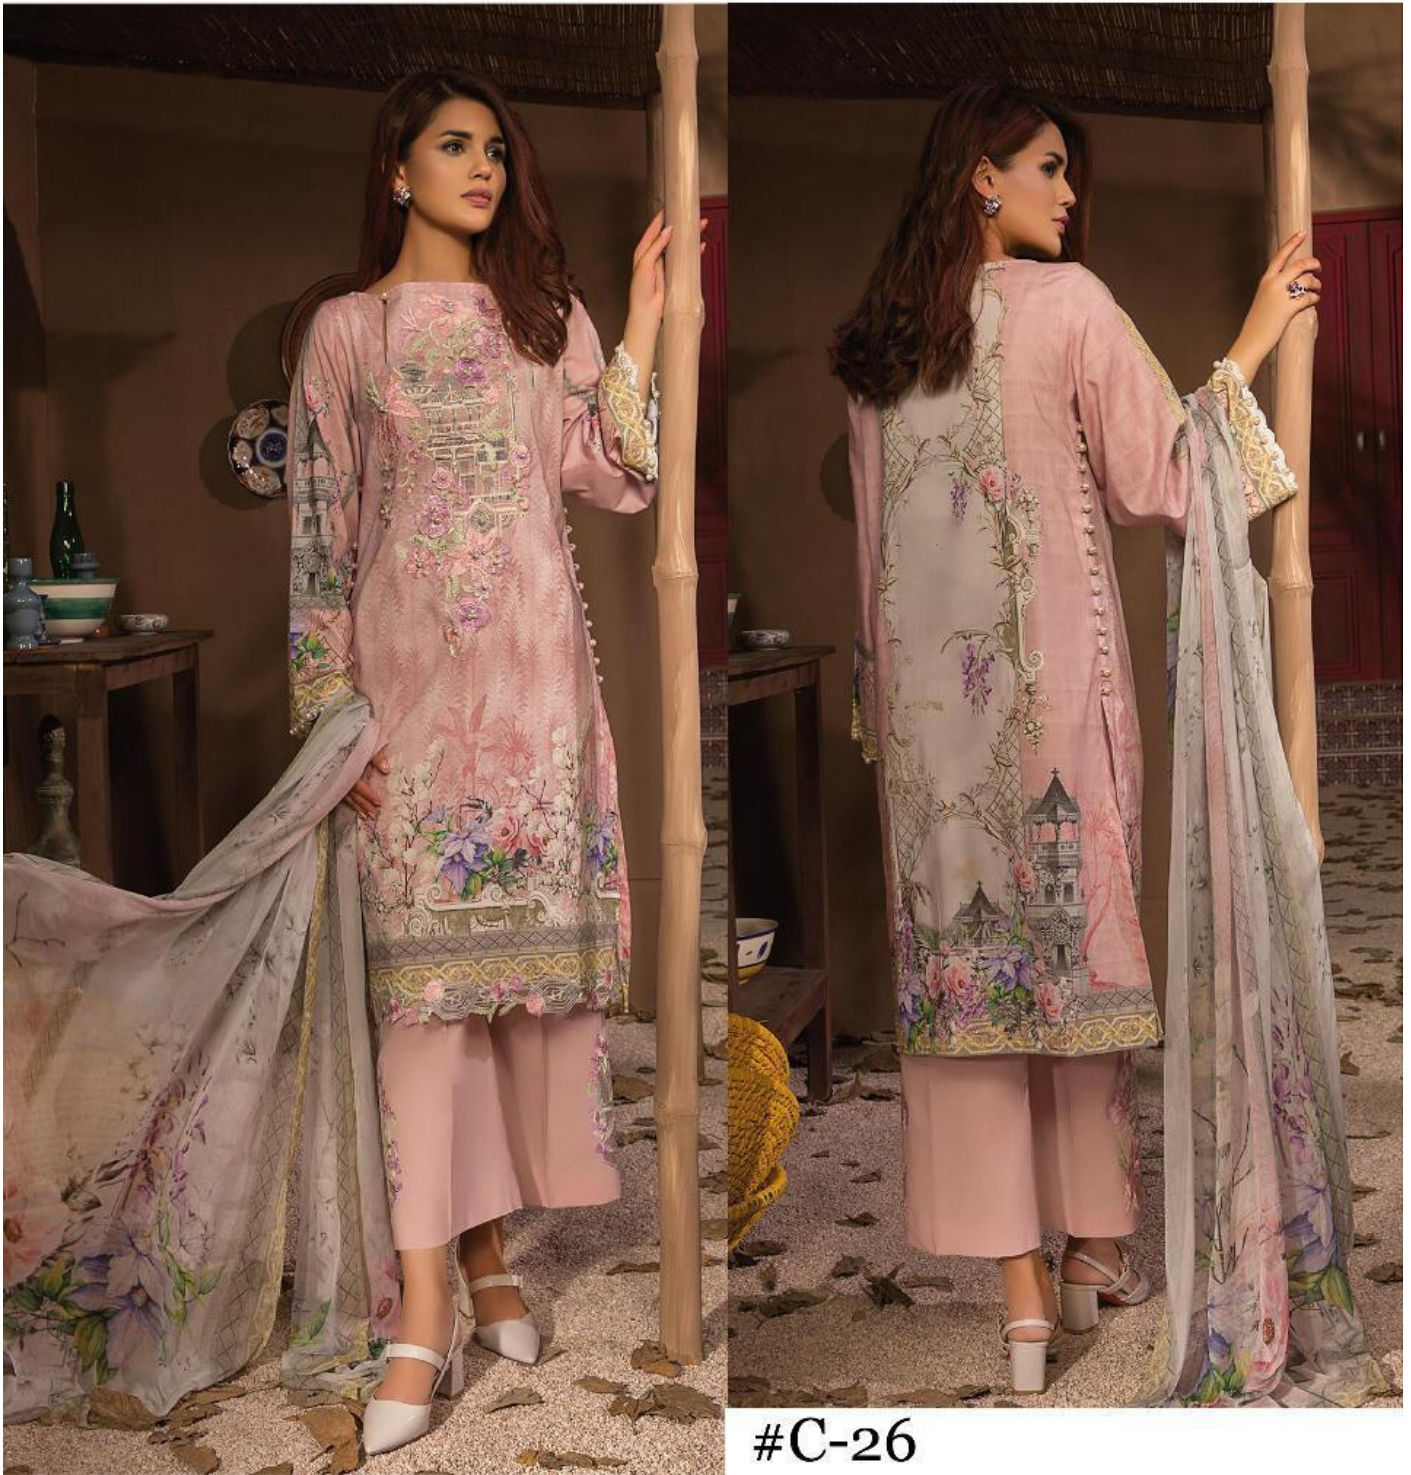

Luxury Lawn Embroidered Collection

By  CS

#C-26

HOME LAUNDERING RECOMMENDED
DO NOT USE ANY KIND OF BLEACH OR STAIN
REMOVING CHEMICAL

TOP-LUXURY LAWN DIGITAL PRINT
WITH HEAVY EMBROIDERY
DUPPATA - PURE SILK WITH DIGITAL PRINT
BOTTOM - VISCOSE LAWN WITH
HEAVY EMBROIDERY

 luxurysilkbycs

Luxury Lawn Embroidered Collection

By  CS

#C-25

HOME LAUNDERING RECOMMENDED
DO NOT USE ANY KIND OF BLEACH OR STAIN
REMOVING CHEMICAL

TOP-LUXURY LAWN DIGITAL PRINT
WITH HEAVY EMBROIDERY
DUPPATA - PURE SILK WITH DIGITAL PRINT
BOTTOM - VISCOSE LAWN WITH
HEAVY EMBROIDERY