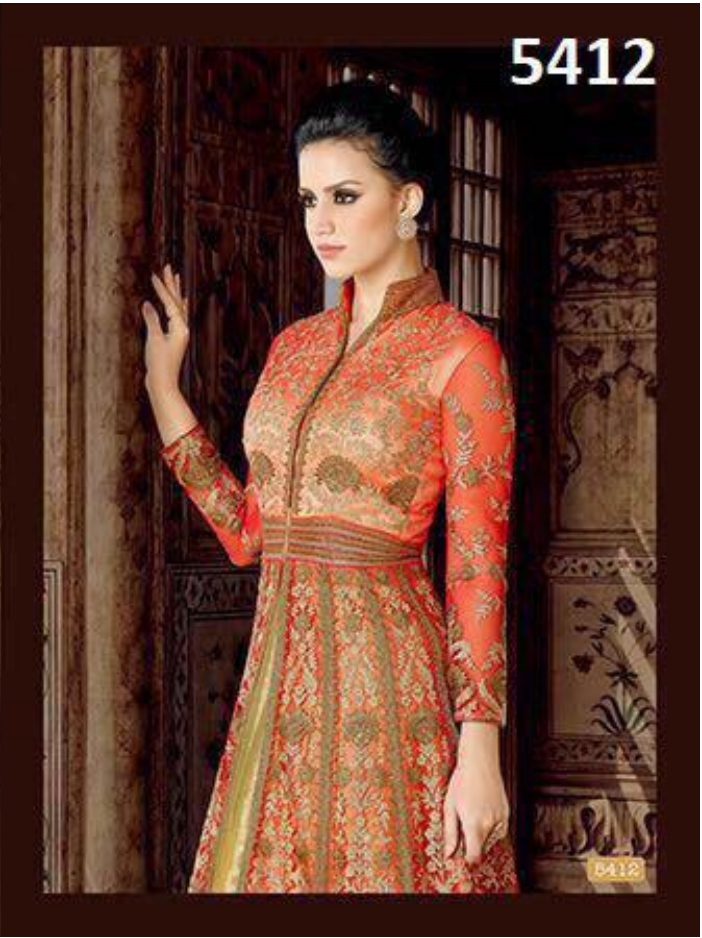

5402

5407

VIOLET

5407

5409

| D.NO. | TOP | INNER | BOTTOM | DUPATTA | CUT |
|-------|---------------|-----------|---------------------------------------|---------|-------|
| 5401 | Phantom Silk | Santoon | Nett Santoon | Nett | 15/85 |
| 5402 | CxN Burfi | Santoon | Santoon | Nett | 12/40 |
| 5403 | Premium Nett | Santoon | Santoon | Nett | 12/70 |
| 5404 | Phantom Silk | Santoon | Santoon | Nett | 14/70 |
| 5405 | Mulberry Silk | Satin Geo | Bangalore Silk | Nett | 12/00 |
| 5406 | Mulberry Silk | Santoon | Santoon | Nett | 13/00 |
| 5407 | Premium Nett | Santoon | Bangalore Silk Brocade Jae Lehanga | Nett | 15/70 |
| 5408 | Premium Nett | Satin Geo | Santoon | Nett | 12/81 |
| 5409 | Phantom Silk | Santoon | Santoon | Nett | 11/60 |
| 5410 | Premium Nett | Satin Geo | Paper Silk | Nett | 12/50 |
| 5411 | Premium Nett | Santoon | Bangalore Silk | Nett | 14/00 |
| 5412 | Premium Nett | Santoon | Bangalore Silk + Bangalore Silk | Nett | 13/10 |

SNOW WHITE-6 HIT DESIGNS PRICE LIST

| | DESIGN NO. | RATE (RS.) |
|----|-------------------|-------------------|
| 1. | 5402 | 2930 |
| 2. | 5404 | 3110 |
| 3. | 5405 | 3955 |
| 4. | 5407 | 3630 |
| 5. | 5409 | 3255 |
| 6. | 5411 | 2990 |
| 7. | 5412 | 3390 |
| | TOTAL | 23,260 |