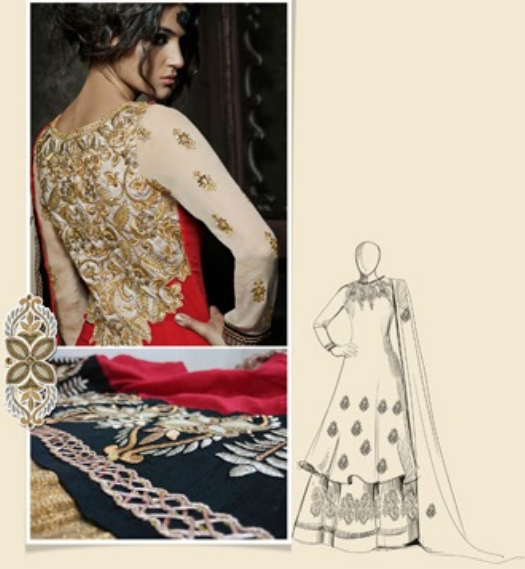

KHWAAB™

| 1112

KHWAAB

Blue GEORGETTE top with net jacket enhanced with SEQUINS on the back.

9002

CELEBRATE
BEAUTY

CELEBRATE BRIGHTNESS

9003 Stone embellished GEORGETTE top with heavy EMBROIDERED border and dupatta.

KHWAAB

CELEBRATE STYLE

You deserve that magic to be the **PIRTRAMZ**
of an unforgettable beauty.

9006

KHWAB

CELEBRATE
GLAMOUR

BOTTLE GREEN net top with heavy
handwork of JARANA and beads along with
EMBROIDERY on back and a GREEN LEHENGA.