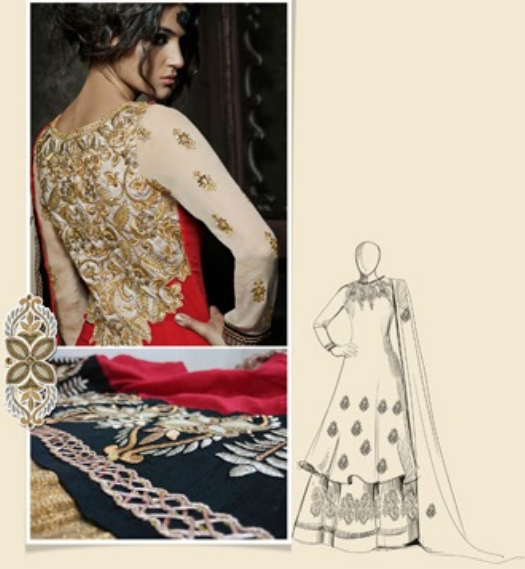

KHWAAB™

| 1112

KHWAAB

Blue GEORGETTE top with net
jacket enhanced with SEQUINS on the back.

9002

CELEBRATE
BEAUTY

KHWAAB

CELEBRATE BRIGHTNESS

9003 Stone embellished GEORGETTE top with heavy EMBROIDERED border and dupatta.

KHWAAB

CELEBRATE STYLE

You deserve that magic to be the **PIRTRAMZ**
of an unforgettable beauty.

9006

KHWAB

CELEBRATE
GLAMOUR

BOTTLE GREEN net top with heavy
handwork of JARANA and beads along with
EMBROIDERY on back and a GREEN LEHENGA.