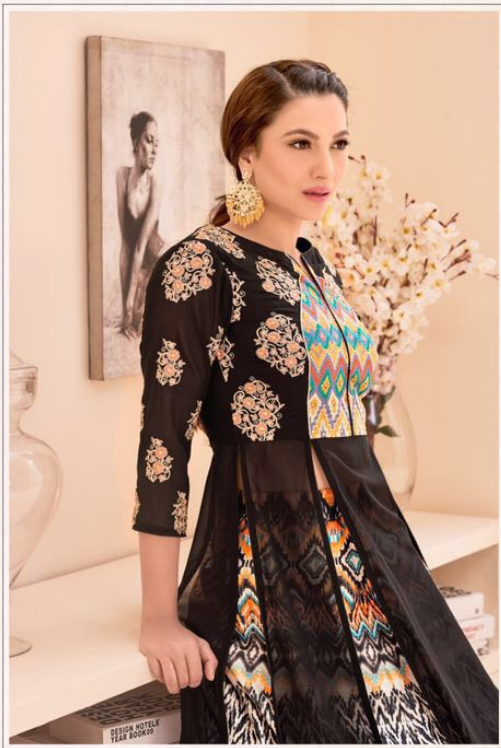

SAJAWAT™
CREATION

D.N.2101

Ideal Beauty
FASHION

SAJAWAT™
CREATION

D.N.2103

Exclusive

F A S H I O N

SAJAWAT™
CREATION

Glamour
FASHION

SAJAWAT™
CREATION

D.N.2105

Fantasy
FASHION

GAUTIAN VOL-1

D.NO.	TOP	Bottom	Duppatta	RATE
2101	Banglory Silk With Banglory Satin Print Inner FT With Supporting Can Can Net	Heavy Printed Santoon	Najnin With four side lace	1575
2102	Top Banglory Silk with ft Inner	Lehnga Banglory Satin Print With Ft Inner And Supported By Can Can Net	Najnin With four side lace	1525
2103	Banglory Silk With Banglory Satin Print Inner FT With Supporting Can Can Net	Heavy Dull Santoon	Najnin With four side lace	1495
2104	Semi Jorjet	Lehnga Banglory Satin Print With Ft Inner And Supported By Can Can Net	Najnin With four side lace	1560
2105	Banglory Satin Print With Inner FT Supporting by Can Can Net	Heavy Daul Santoon	Najnin With four side lace	1503
2106	Tapeta Silk With Japan Satin Inner FT With Can Can Net	Heavy Daul Santoon	Najnin With four side lace	1540
2107	Banglory Silk With Heavy Net	Lehnga Banglory Satin Print With Ft Inner And Supported By Can Can Net	Najnin With four side lace	1580
2108	Top Tapeta Silk with ft Inner	Lehnga Banglory Satin Print With Ft Inner And Supported By Can Can Net	Najnin With four side lace	1550
8 Desings agvrage rate RS 1541				