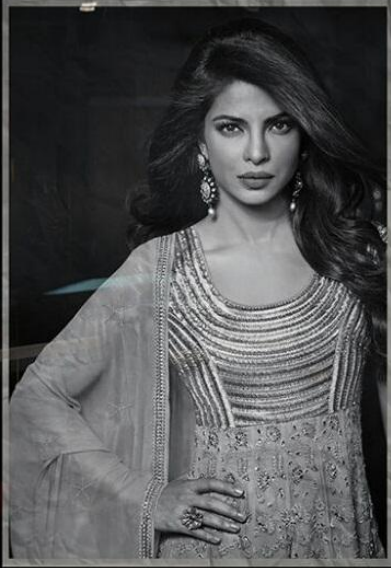

5035
ICONIC BLACK
Crafted to make you shine

5035

5034 D

HEROINE
bring out the star in you

5034-D

Semi-Stitched Garment | ROYAL BEIGE
Crafted to make you shine

5035
ICONIC BLACK
Crafted to make you shine

5035

HEROINE.
bring out the star in you

5039

5039
GRAND GOLDEN
Crafted to make you shine.

HEROINE

bring out the star in you

Price list & Fabrics detail

D.NO.	FABRICS DETAILS	PRICE
5034 D	Top - Net, Dupatta - chiffon, salwar & ineer - santoon	5.650
5035	Top - Net, Dupatta - chiffon, salwar & ineer - santoon	7,000
5039	Top - Net, Dupatta - chiffon, salwar & ineer - santoon	6,999
5040	Top - banglori silk, Dupatta - chiffon salwar & ineer - santoon	6,999
	TOTAL	26,648