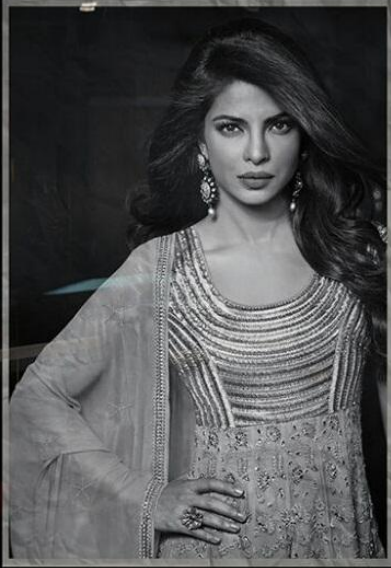

5033 Y

HEROINE
5033 Y

STYLE NO
1016-A

ROSEWOOD COLLECTION

5033 Y

HEROINE
5033 Y

5034 D

HEROINE

bring out the star in you

5034-D

Semi-Stitched Garment | ROYAL BEIGE
Crafted to make you shine

5035
ICONIC BLACK
Crafted to make you shine

5035

HEROINE.
bring out the star in you

5039

5039

bring out the star in you

Price list & Fabrics detail

Brand	Design Number	Fabric Details			Rate
		Top	Dupatta	Salwar / Inner	
Heroine	1016 B	CREPE + ROSY + LAWN COTTON			2250
Heroine	5033 Y	BHAGALPURI SILK+NET	CHIFFON	SANTOON	2995
Heroine	5034 D	GEORGRTE NET	NAZMIN	SANTOON	5650
Heroine	5035	GEORGRTE + VELVET	CHIFFON	SANTOON	7000
Heroine	5039	NET	CHIFFON	SANTOON	7000
Heroine	5119	PREMIUM NET	PURE CHIFFON	ART SILK	3400
Heroine	5119 B	PREMIUM NET	PURE CHIFFON	ART SILK	3400
Heroine	7299 C	GEORGRTE	CHIFFON	GEORGRTE	4850