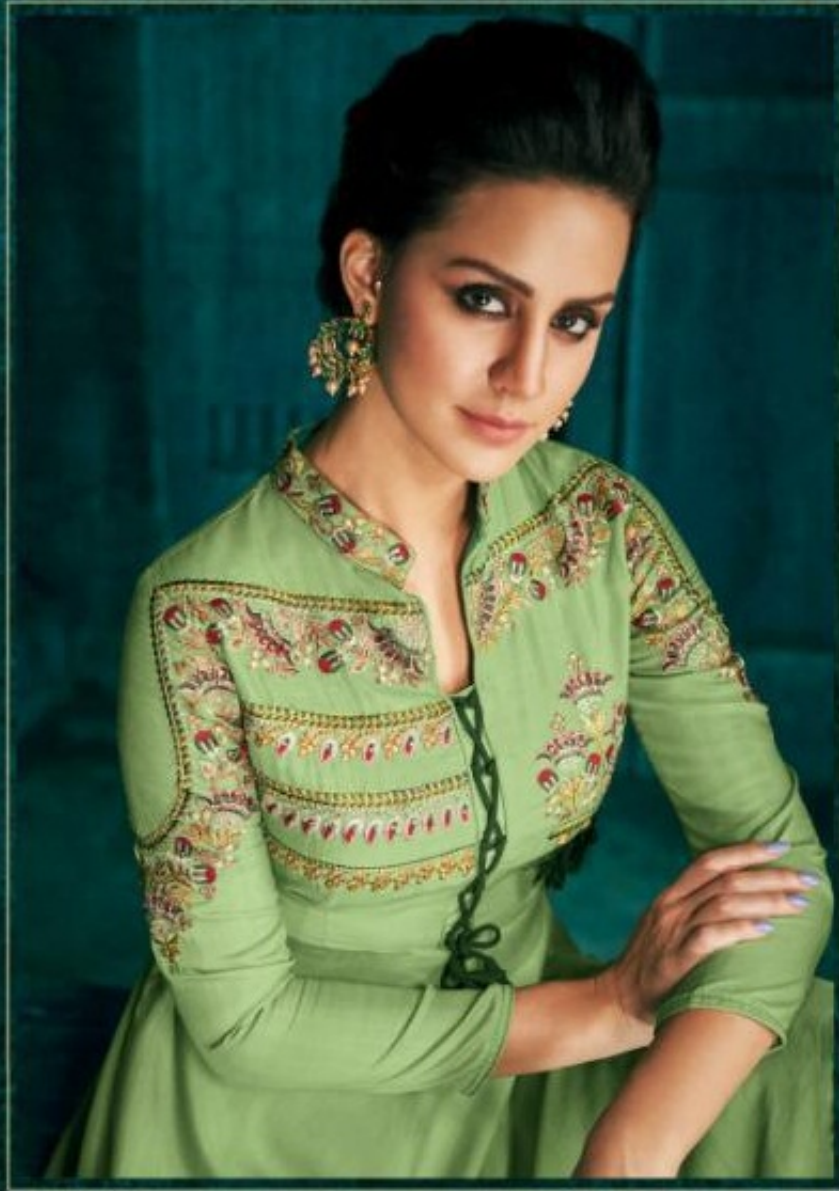

SAJAWAT
CREATION

Sarthi

Vol.5 NX

SAJAWAT
CREATION

RAVISHINGLY REGAL

Eternal symbol of feminine beauty. Embroidery is the blossom
of this season, adorning a wealth of designs in the
embroidered collection.

721