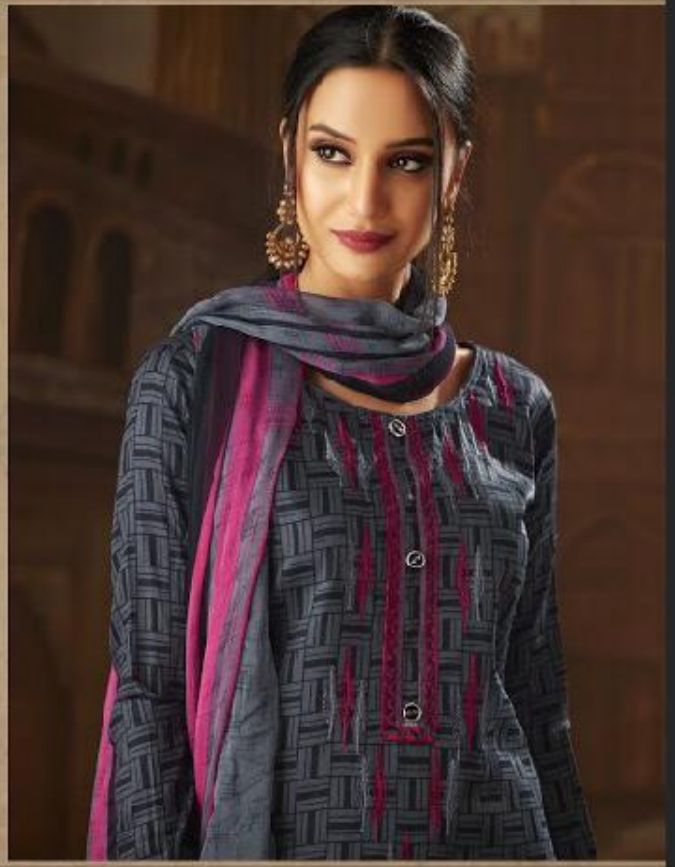

Fashion
Heritage
4061

The
Royal
Collection

4082

The
Unique
Body
4084

Simply
Sobah
4035

4087

The
Special
Elegance

4038

4088

4089

4090

VINTAGE

D.NO	TOP	BOTTOM	DUPATTA
4081	Jam Cotton Print With Khatli & Embroidery Work	Solid Cotton	Pure Bamber Print
4082	Jam Cotton With Embroidery Work	Solid Cotton	Pure Bamber Print
4083	Jam Cotton With Embroidery Work	Solid Cotton	Pure Bamber Print
4084	Jam Cotton With Embroidery Work	Solid Cotton	Pure Bamber Print
4085	Jam Cotton Print With Khatli & Embroidery Work	Solid Cotton	Pure Bamber Print
4086	Jam Cotton With Embroidery Work	Solid Cotton	Pure Bamber Print
4087	Jam Cotton Print With Khatli & Embroidery Work	Solid Cotton	Pure Bamber Print
4088	Jam Cotton With Embroidery Work	Solid Cotton	Pure Bamber Print
4089	Jam Cotton With Embroidery Work	Solid Cotton	Pure Bamber Print
4090	Jam Cotton Print With Khatli & Embroidery Work	Solid Cotton	Pure Bamber Print