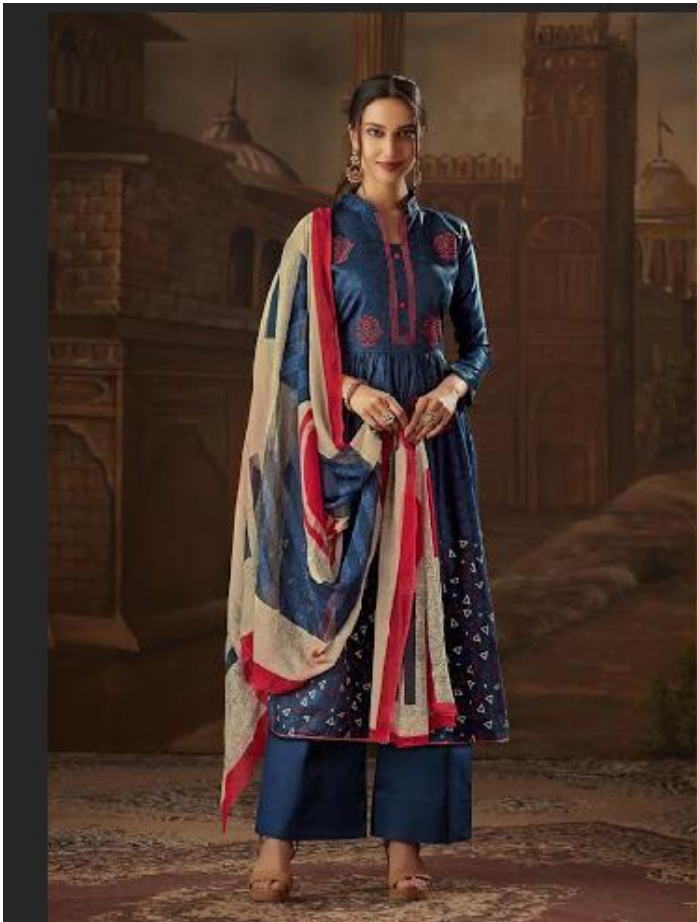

Fashion
Heritage
4061

The
Royal
Collection

4082

The
Unique
Body
4084

Simply
Sobah
4035

4087

The
Special
Elegance

4038

4088

4089

4090

VINTAGE

D.NO	TOP	BOTTOM	DUPATTA
4081	Jam Cotton Print With Khatli & Embroidery Work	Solid Cotton	Pure Bamber Print
4082	Jam Cotton With Embroidery Work	Solid Cotton	Pure Bamber Print
4083	Jam Cotton With Embroidery Work	Solid Cotton	Pure Bamber Print
4084	Jam Cotton With Embroidery Work	Solid Cotton	Pure Bamber Print
4085	Jam Cotton Print With Khatli & Embroidery Work	Solid Cotton	Pure Bamber Print
4086	Jam Cotton With Embroidery Work	Solid Cotton	Pure Bamber Print
4087	Jam Cotton Print With Khatli & Embroidery Work	Solid Cotton	Pure Bamber Print
4088	Jam Cotton With Embroidery Work	Solid Cotton	Pure Bamber Print
4089	Jam Cotton With Embroidery Work	Solid Cotton	Pure Bamber Print
4090	Jam Cotton Print With Khatli & Embroidery Work	Solid Cotton	Pure Bamber Print