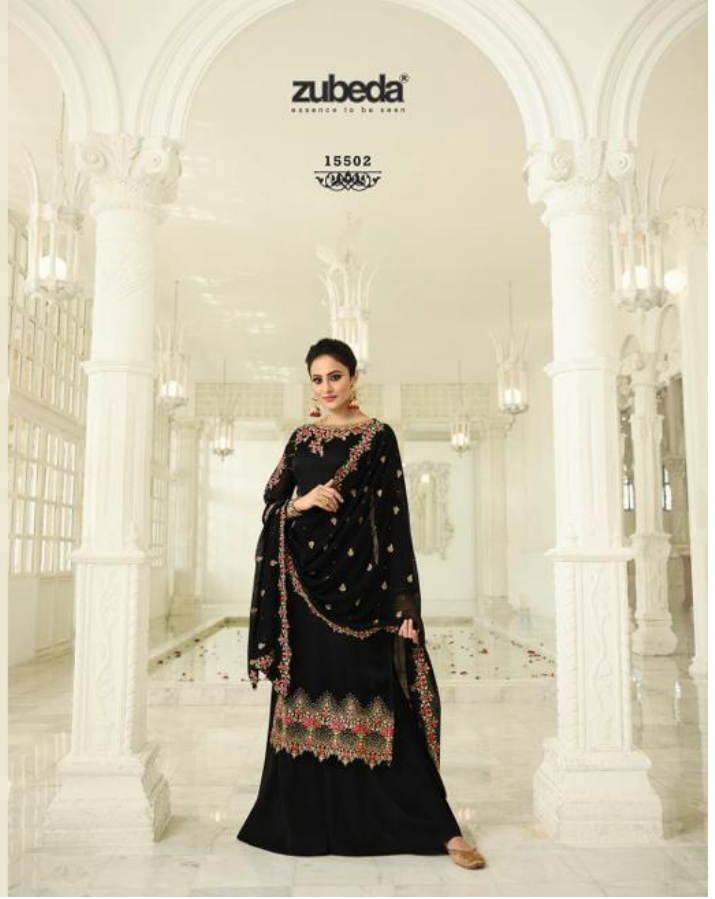

SUVI
BY
zubeda[®]
essence to be seen

zubeda®
KARACHA TO THE WORLD

15501

15501

15502

15505

15506

15503

15504

15507

SUVI
By
zubeda®
ESSENCE TO BE SEEN

ROSHNI

INTERNATIONAL P.V.T. L.T.D.

zubeda[®]
{ *SUVI* }

Rate List of Catalogue

<i>D.no.</i>	<i>Description</i>	<i>Rate (Per Pcs.)</i>
15501	<i>Top Satin, Dupatta Gorgette with Heavy Embroidery work, Bottom Santoon</i>	1865/-
15502	<i>Top Satin, Dupatta Gorgette with Heavy Embroidery work, Bottom Santoon</i>	1865/-
15503	<i>Top Satin, Dupatta Gorgette with Heavy Embroidery work, Bottom Santoon</i>	1865/-
15504	<i>Top Satin, Dupatta Gorgette with Heavy Embroidery work, Bottom Santoon</i>	1865/-
15505	<i>Top Satin, Dupatta Gorgette with Heavy Embroidery work, Bottom Santoon</i>	1865/-
15506	<i>Top Satin, Dupatta Gorgette with Heavy Embroidery work, Bottom Santoon</i>	1865/-
15507	<i>Top Satin, Dupatta Gorgette with Heavy Embroidery work, Bottom Santoon</i>	1865/-