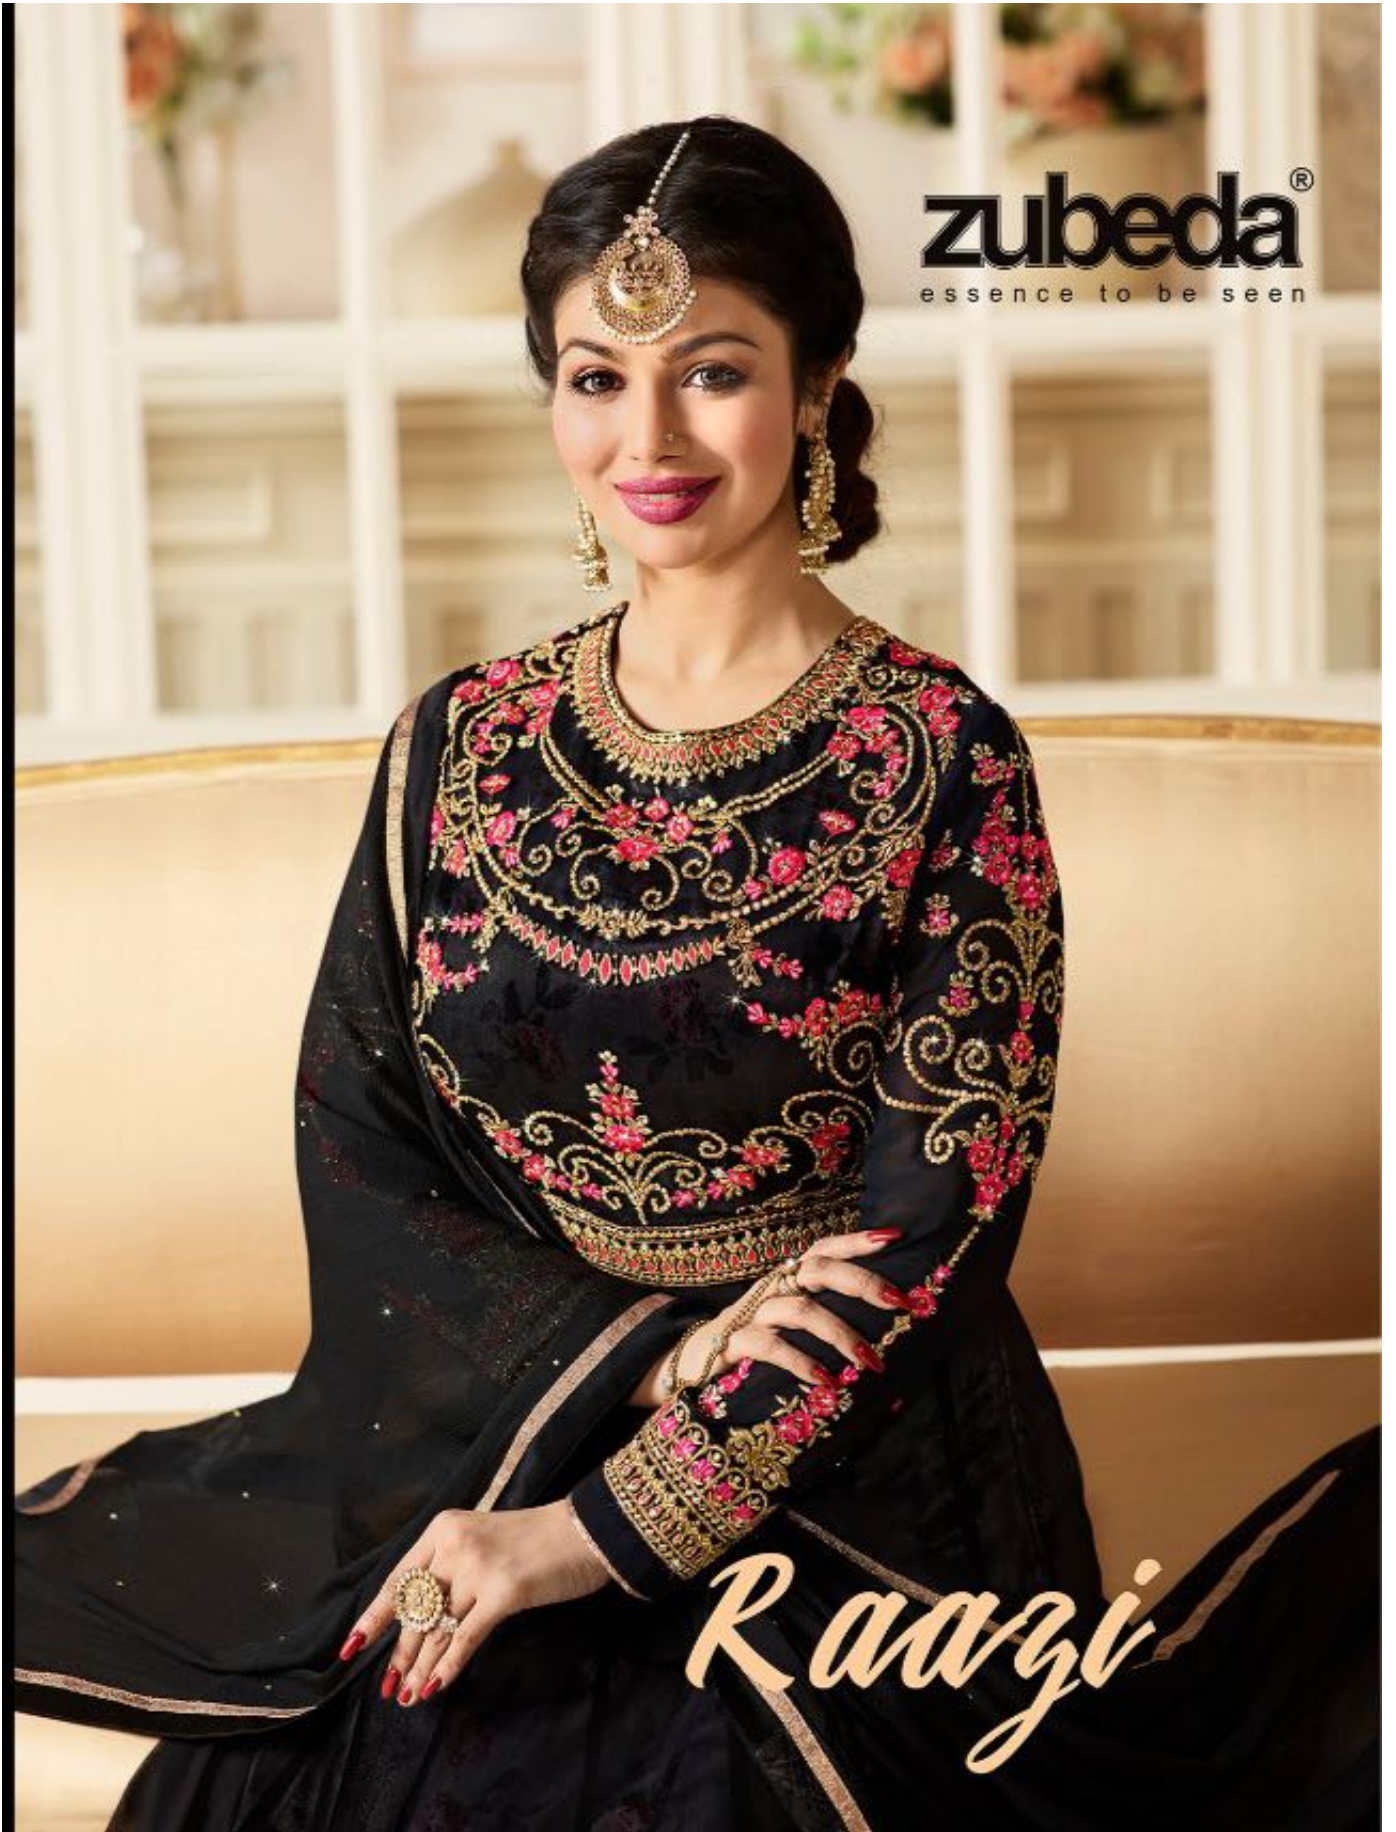

**zubeda**<sup>®</sup>  
essence to be seen

*Raazi*

zubeda®  
DESIGNED TO BE SEEN

*For*  
MAJESTY The world's finest collection of Ghazal fabric & the unique  
gem of the design & fashion world of Pakistan  
S.NO.: 14803

zubeda

DESIGNED TO BE SEEN

goddess  
OF STYLE

The only label border to the  
beauty of this name.

Let's be different and beautiful.

D.NO. 14885

D.NO.: 14801

D.NO.: 14802