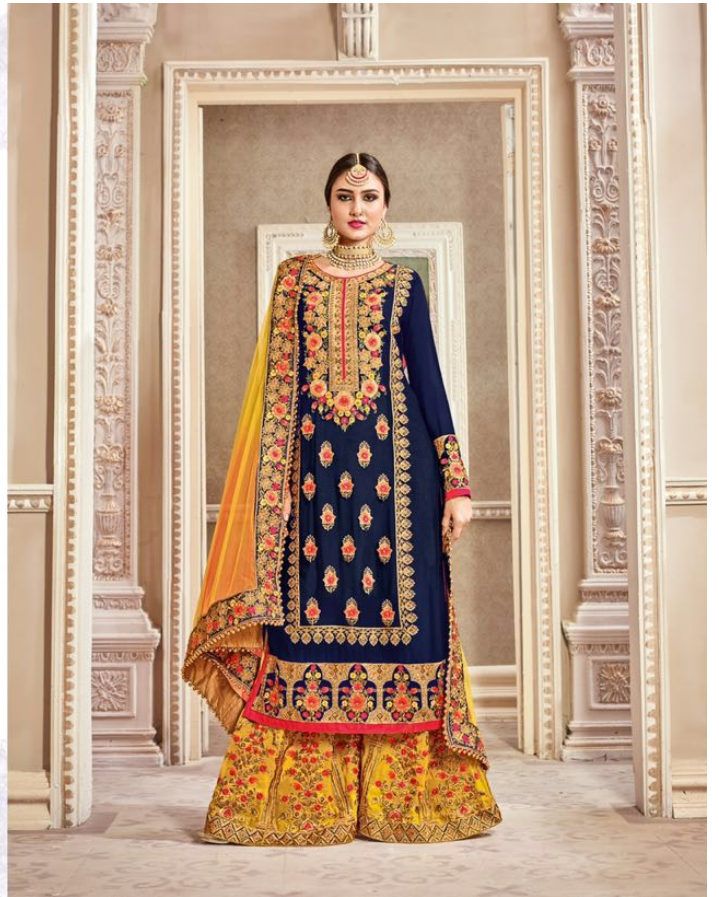

a complete master
PIECE

6001

Shree
FABRICS

6002

fantabulous
COLOURS...

*That magical dress that adorns you like a
CHARM.*

6003

Be proud as
NEVER BEFORE!