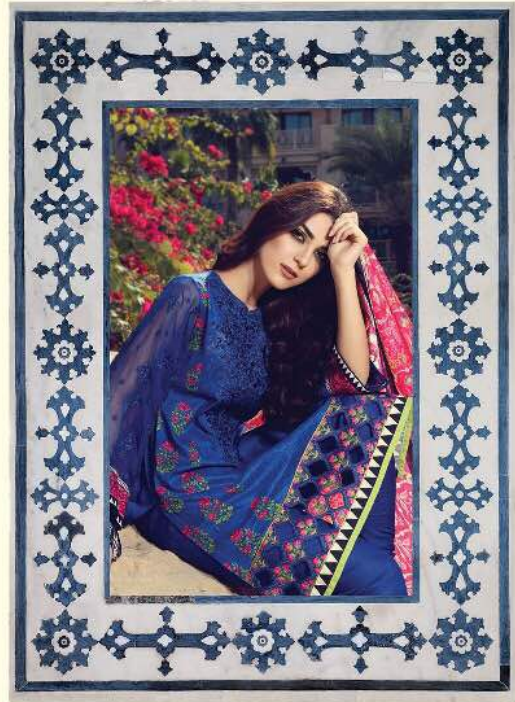

64001

64002

64005

64006

64003

64004

64007

64008

64001

Assent-4-Deepsy-Wholesaleprice-64001.jpg

S

64002

Assent-4-Deepsy-Wholesaleprice-64002.jpg

Assent-4-Deepsy-Wholesaleprice-64003.jpg

mistic beauty

*you are a beautiful woman... mistic
the new design in flower, and you will have a great... think you are giving the others something to wear. the beautiful dress...*

D.No	TOP	BOTTOM	DUPATTA
64001	PURE COTTON WITH HEAVY EMBROIDERY	SEMI LOAN	SIFFON PRINT
64002	PURE COTTON WITH HEAVY EMBROIDERY	SEMI LOAN	SIFFON PRINT
64003	PURE COTTON WITH HEAVY EMBROIDERY	COTTON PRINT	SOFT NET WITH HEAVY EMBROIDERY
64004	PURE COTTON WITH HEAVY EMBROIDERY	SEMI LOAN	SIFFON PRINT
64005	PURE COTTON WITH HEAVY EMBROIDERY	SEMI LOAN PRINT WITH EMBROIDERY	NAZMIN SIFFON WITH HEAVY EMBROIDERY
64006	PURE COTTON WITH HEAVY EMBROIDERY	SEMI LOAN PRINT	SIFFON PRINT
64007	PURE COTTON WITH HEAVY EMBROIDERY	SEMI LOAN PRINT	SOFT NET WITH HEAVY EMBROIDERY
64008	PURE COTTON WITH HEAVY EMBROIDERY	SEMI LOAN PRINT	SOFT NET WITH HEAVY EMBROIDERY