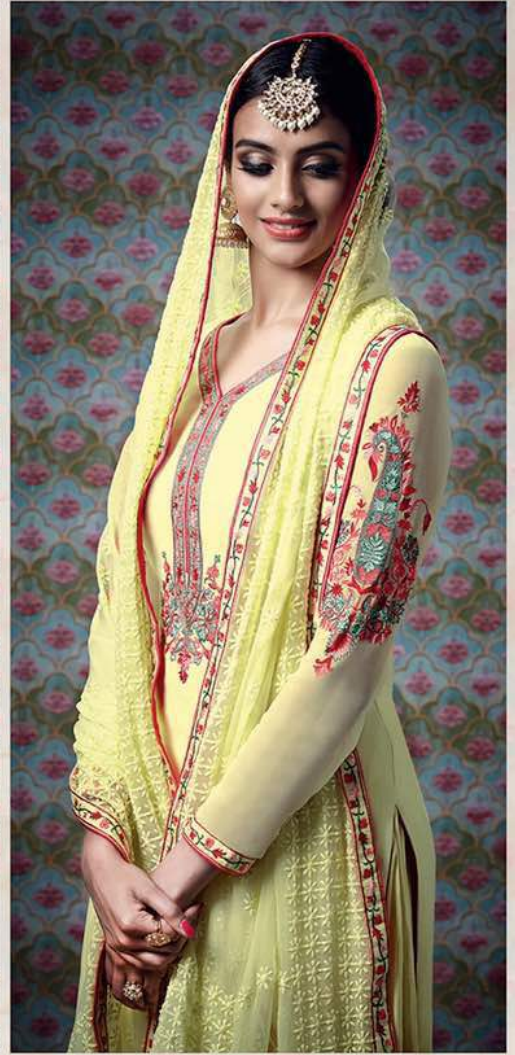

KIMORA'S
SR

7303

Embroidered and printed patterns
in soothing colour palette

Heer-24-Kimora-Wholesaleprice-7303.jpg

KIMORA'S
SR

7306

Embroidered and printed patterns
in soothing colour palette

Heer-24-Kimora-Wholesaleprice-7306.jpg

KIMORA'S
SR

7308

Embroidered and printed patterns
in soothing colour palette.

Heer-24-Kimora-Wholesaleprice-7308.jpg

KIMORA'S
SR

7309

Embroidered and printed patterns
in soothing colour palette

Heer-24-Kimora-Wholesaleprice-7309.jpg

KIMORA'S
SR

7310

Embroidered and printed patterns
in soothing colour palette

Heer-24-Kimora-Wholesaleprice-7310.jpg

Kimora Fashion Pvt. Ltd.**Heer-24****Description**

Design No	Dupatta	Top	Bottom
7301	Pure Bemberg Chiffon with Embroidery	Embroidered Georgette with Santoon Inner	Santoon
7302	Pure Bemberg Chiffon with Embroidery	Embroidered Georgette with Santoon Inner	Santoon
7303	Pure Bemberg Chiffon with Embroidery	Embroidered Georgette with Santoon Inner	Santoon
7304	Pure Bemberg Chiffon with Embroidery	Embroidered Georgette with Santoon Inner	Santoon
7305	Pure Bemberg Chiffon with Embroidery	Embroidered Georgette with Santoon Inner	Santoon
7306	Pure Bemberg Chiffon with Embroidery	Embroidered Georgette with Santoon Inner	Santoon
7307	Pure Bemberg Chiffon with Embroidery	Embroidered Georgette with Santoon Inner	Santoon
7308	Pure Bemberg Chiffon with Embroidery	Embroidered Georgette with Santoon Inner	Santoon
7309	Pure Bemberg Chiffon with Embroidery	Embroidered Georgette with Santoon Inner	Santoon
7310	Pure Bemberg Chiffon with Embroidery	Embroidered Georgette with Santoon Inner	Santoon
7311	Pure Bemberg Chiffon with Embroidery	Embroidered Georgette with Santoon Inner	Santoon