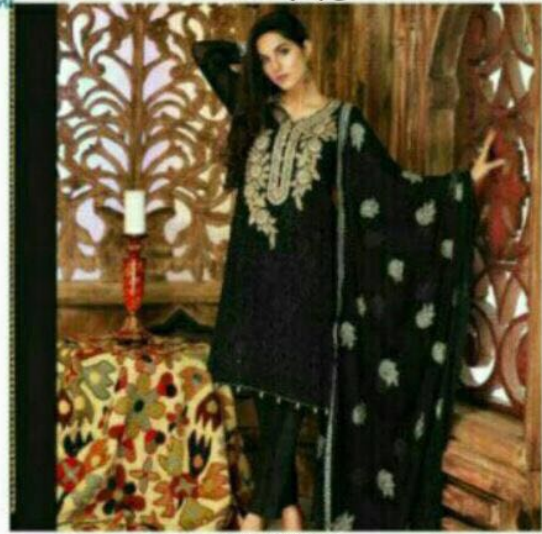

3936

black-collection-fashid-wholesale-wholesaleprice-3936.jpg

black-collection-fashid-wholesale-wholesaleprice-3947.jpg

black-collection-fashid-wholesale-wholesaleprice-3948.jpg

3949

black-collection-fashionid-wholesale-wholesaleprice-3949.jpg

Black Collection

3936

FW

3948

3949

3947

DSG NO	TOP	SLEVES	BOTTOM	INNER	DUPATTA
3936	Chiffon Fully Self Embroid (1pis neck) (1 pis daman pecth)	Chiffon (embroid)	Santoon Embroid (1mtr lace for plazo)	Santoon	Silk chiffon digital print
3947	Chiffon Fully Self Embroid	Chiffon (Embroid)	Santoon Embroid (1mtr lace)	Santoon	Naazneen with fully embroid
3948	Chiffon Fully Self Embroid (pearl work) (1 mtr daman lace)	Soft Net	Santoon	Santoon	Soft net with fully embroid
3949	Chiffon Fully Self embroid	Chiffon (embroid)	Santoon Embroid (1 mtr lace)	Santoon	Naazneen with fully embroid