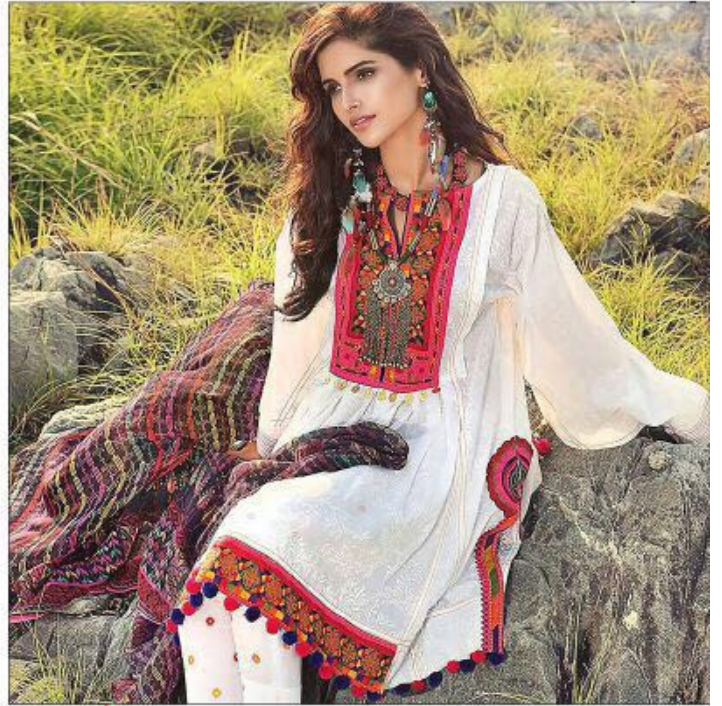

shree™
FAB

1004

Gul Ahmad
GYPSY COLLECTION

gul-ahmed-hit-designs-shree-fabs-wholesaleprice-1004.jpg

gul-ahmed-hit-designs-shree-fabs-wholesaleprice-1006.jpg

1004
Cotton
(Print With Heavy Embroidery)

Semi Lawn
(Printed)

Sifon Printed

831.00

1006
Cotton
(Print With Self Embroidery)
(Mirror Work)

Semi Lawn

Sifon Printed

761.00