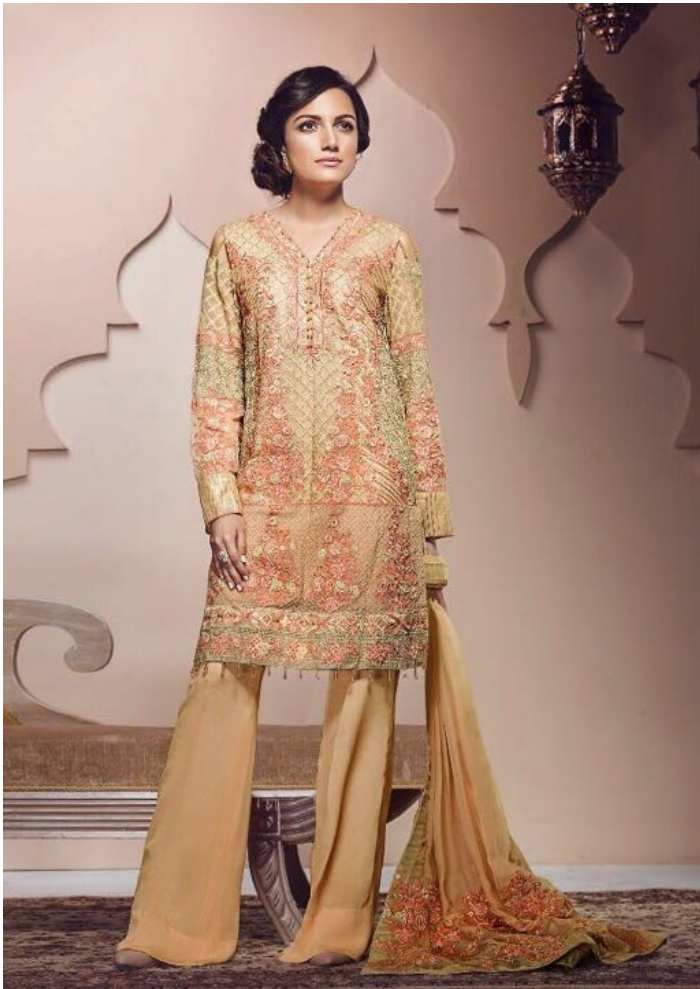

S

D.NO:-68001

zareen-nx-deepsy-suitswholesaleprice-68001.jpg

zareen-nx-deepsy-suitswholesaleprice-68002.jpg

DS

D.NO:-68003

zareen-nx-deepsy-suitswholesaleprice-68003.jpg

DS

D.NO:-68004

zareen-nx-deepsy-suitswholesaleprice-68004.jpg

zareen-nx-deepsy-suitswholesaleprice-68006.jpg

D.NO:-68001

D.NO:-68003

D.NO:-68004

D.NO:-68006

D.NO:-68002

DEEPSY
suits

presents our new catlounge

Zareen_{Nx}

D.No	TOP	BOTTOM / INNER	DUPATTA
68001	POLY GEORGETTE	SANTOON	SOFT NET WITH HEAVY WORK
68002	POLY GEORGETTE	SANTOON	NAZMEEN SIFFON WITH WORK
68003	POLY GEORGETTE	SANTOON	NAZMEEN SIFFON WITH WORK
68004	POLY GEORGETTE	SANTOON	NAZMEEN SIFFON WITH WORK
68006	POLY GEORGETTE	SANTOON	SOFT NET WITH WORK & EMBELLISHED WITH PEARL